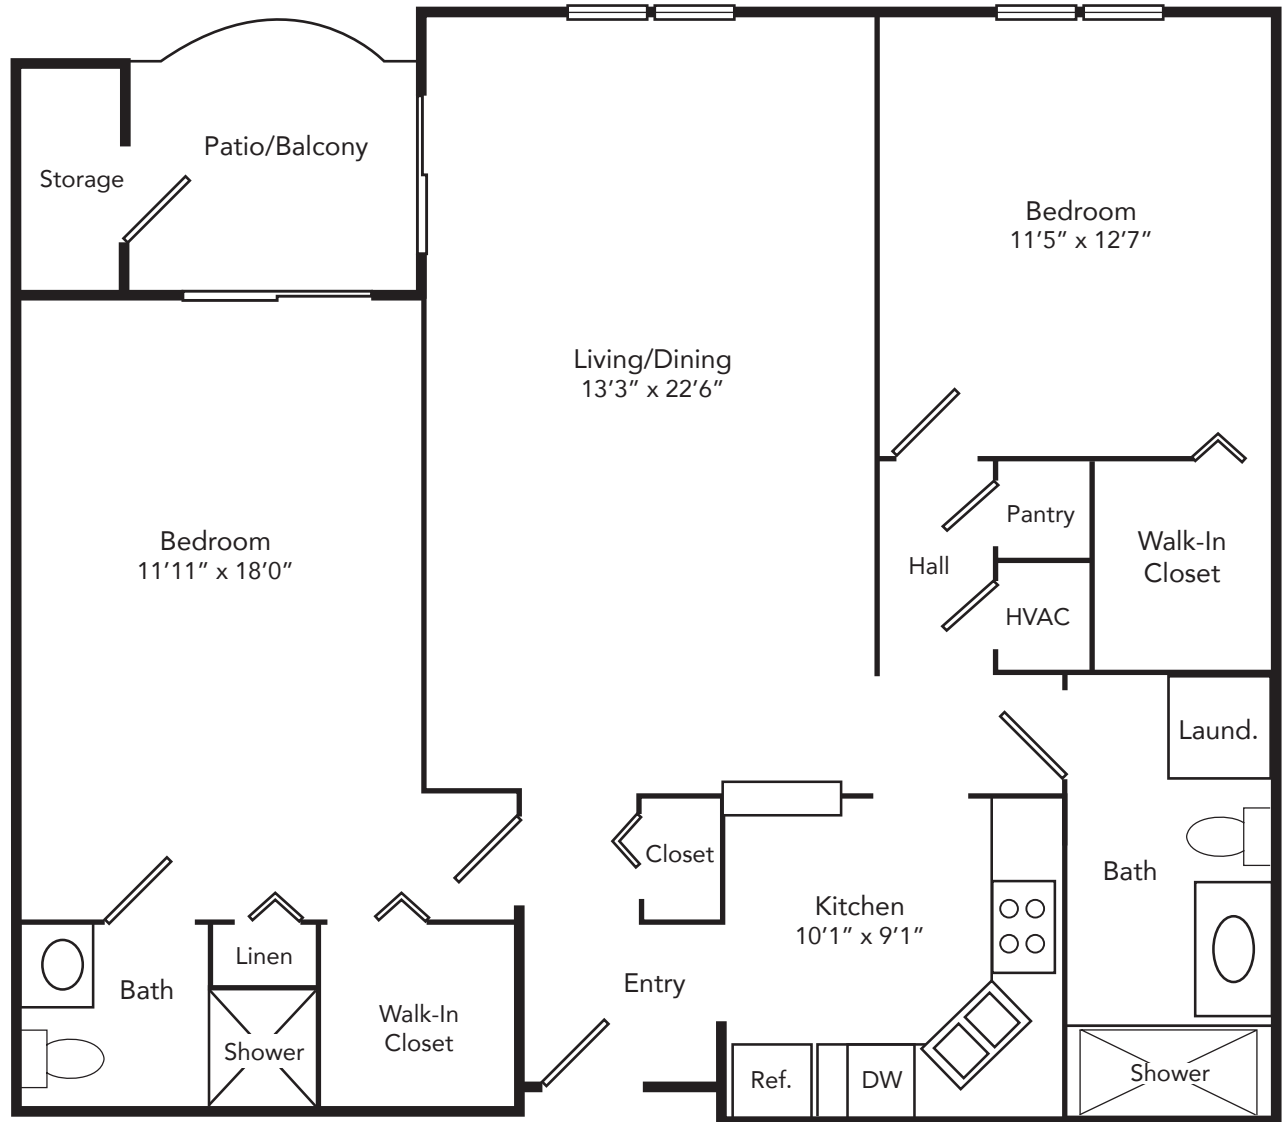

APARTMENT FLOOR PLANS

Bayberry

Two Bedroom
1,205 square feet

All dimensions are approximate.