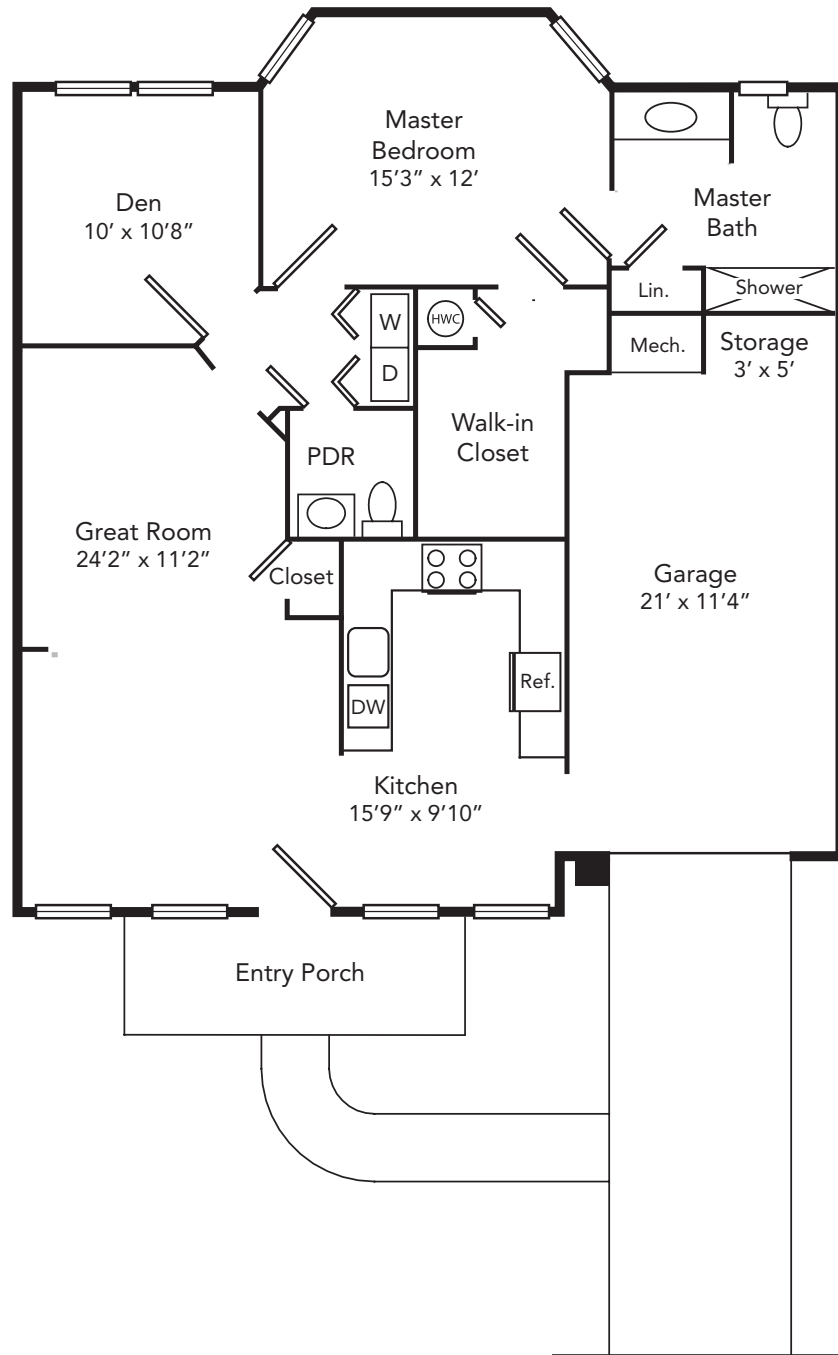

COTTAGE FLOOR PLANS

Admiral

One Bedroom
1,048 square feet

All dimensions are approximate.