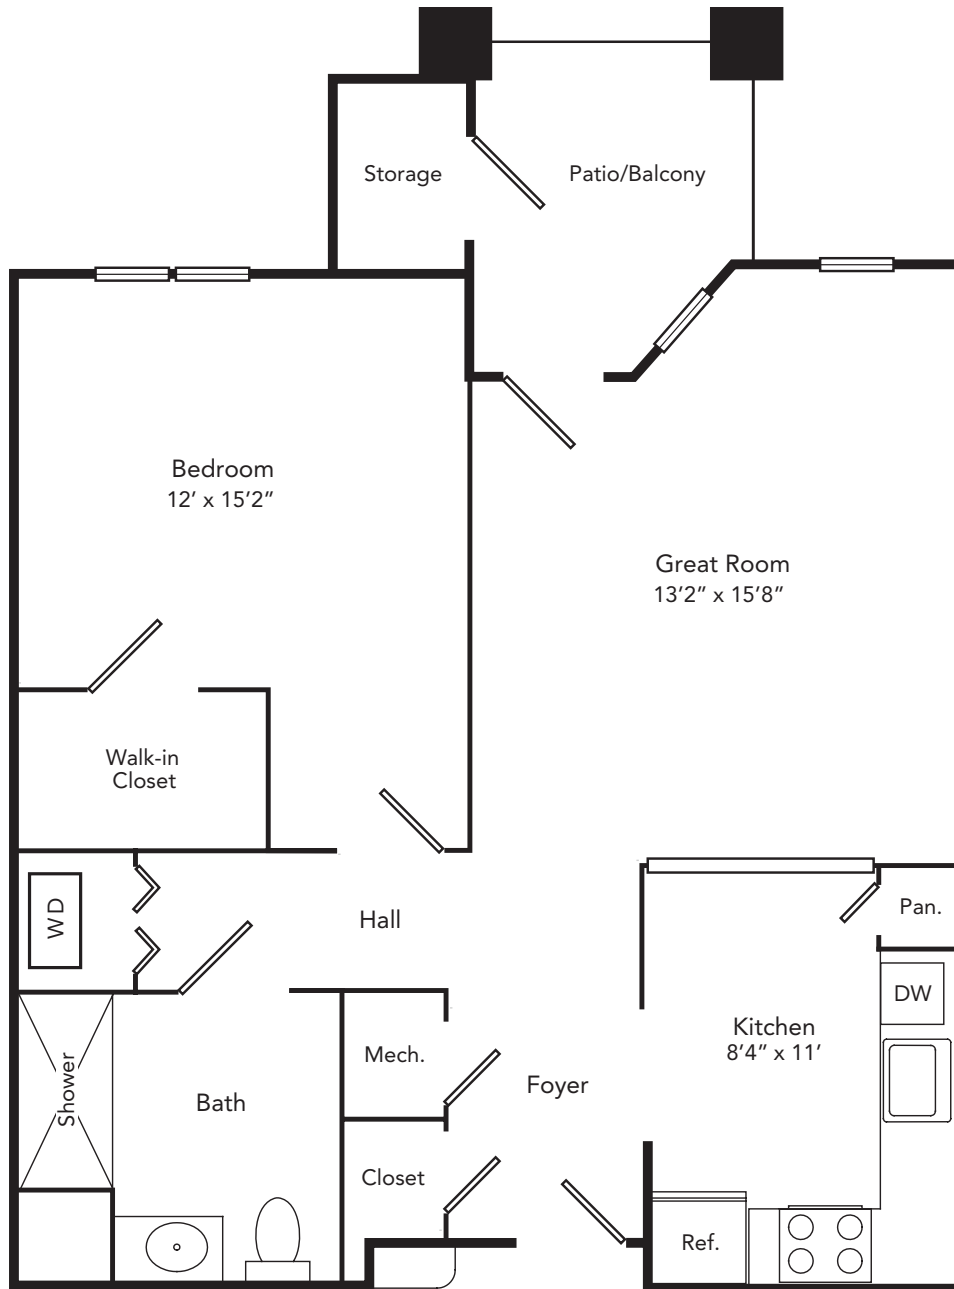

# APARTMENT FLOOR PLANS

## Cypress

One Bedroom  
740 square feet

All dimensions are approximate.

CentraState Healthcare System<sup>®</sup>

A CentraState Senior Living Community

One Applewood Drive | Freehold, NJ 07728  
phone (732) 303-7416 | [Applewood.com](http://Applewood.com)