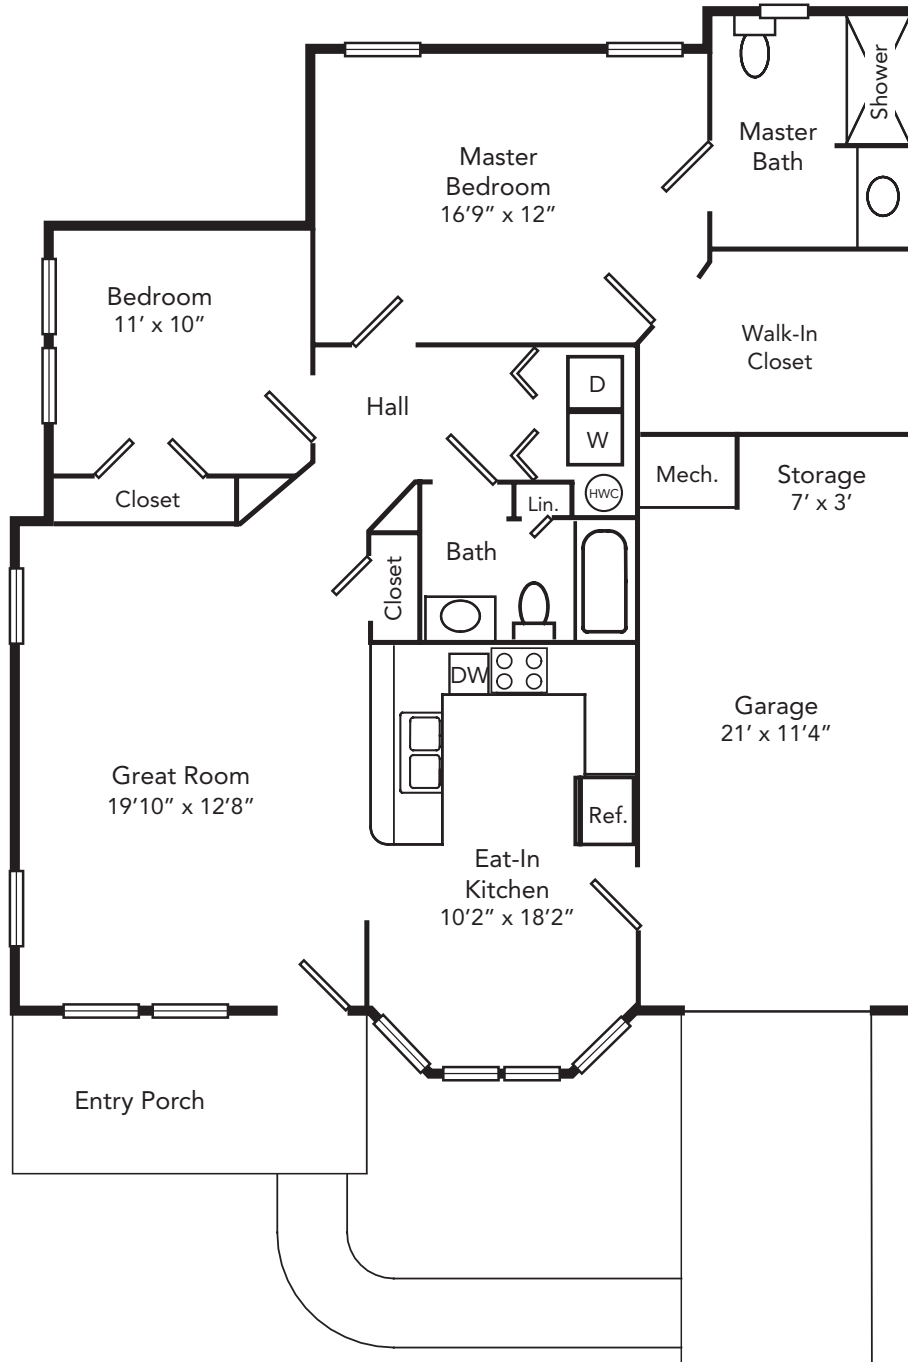

# COTTAGE FLOOR PLANS

## Embassy

Two Bedroom  
1,213 square feet

All dimensions are approximate.

## Monarch

Two Bedroom  
1,234 square feet

All dimensions are approximate.