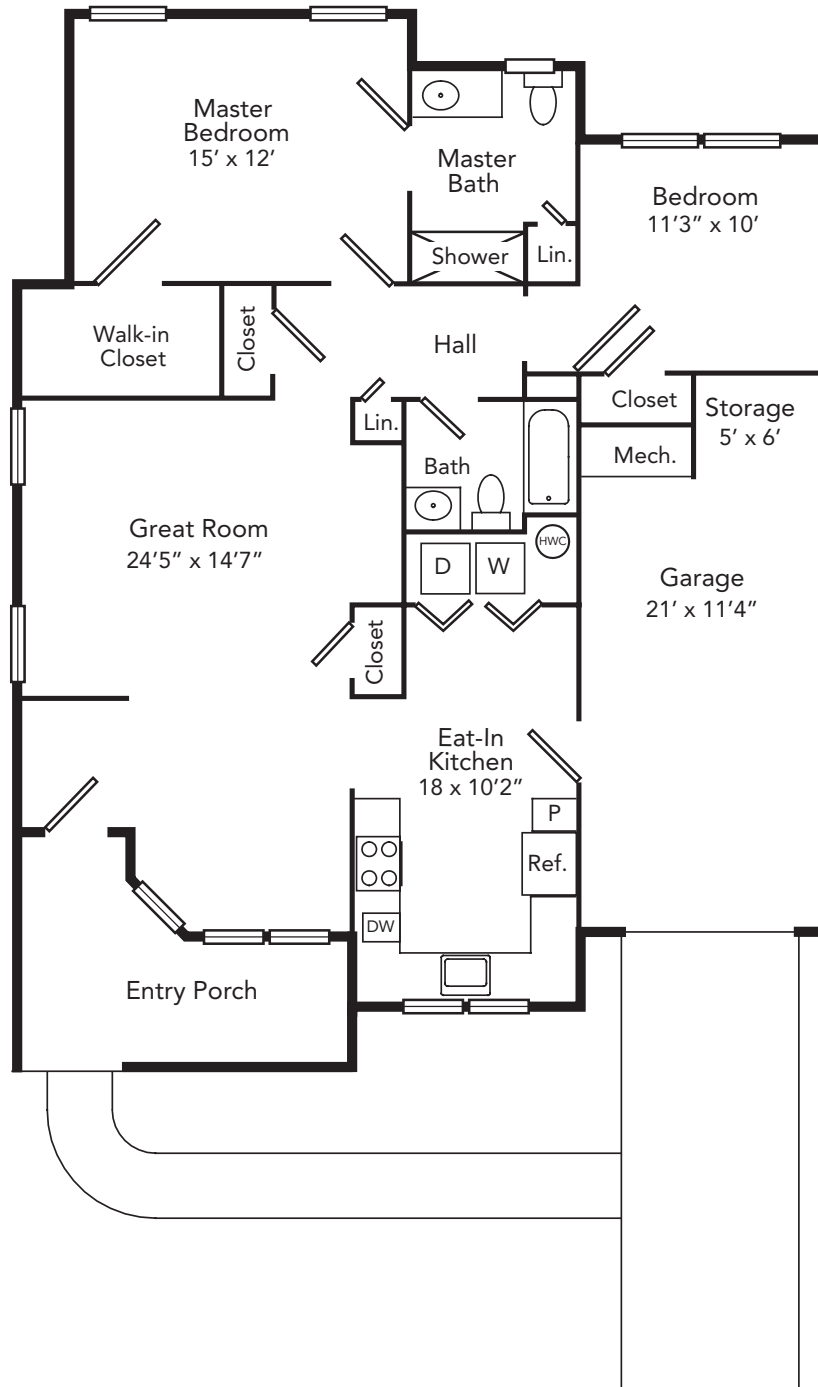

# COTTAGE FLOOR PLANS

## Embassy

Two Bedroom  
1,213 square feet

All dimensions are approximate.

## Monarch

Two Bedroom  
1,234 square feet

All dimensions are approximate.