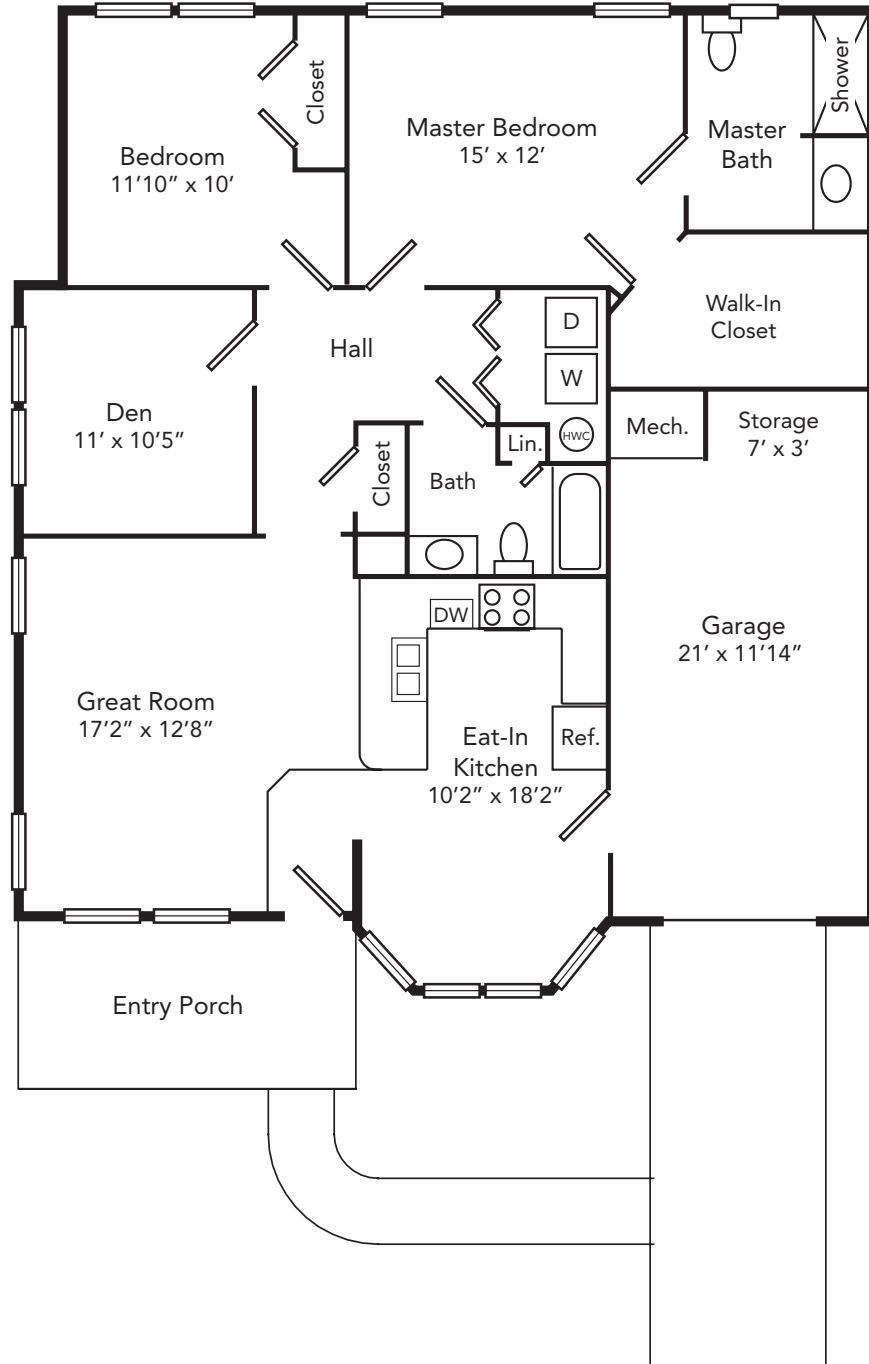

COTTAGE FLOOR PLANS

Presidential

Two Bedroom with Den
1,343 square feet

All dimensions are approximate.