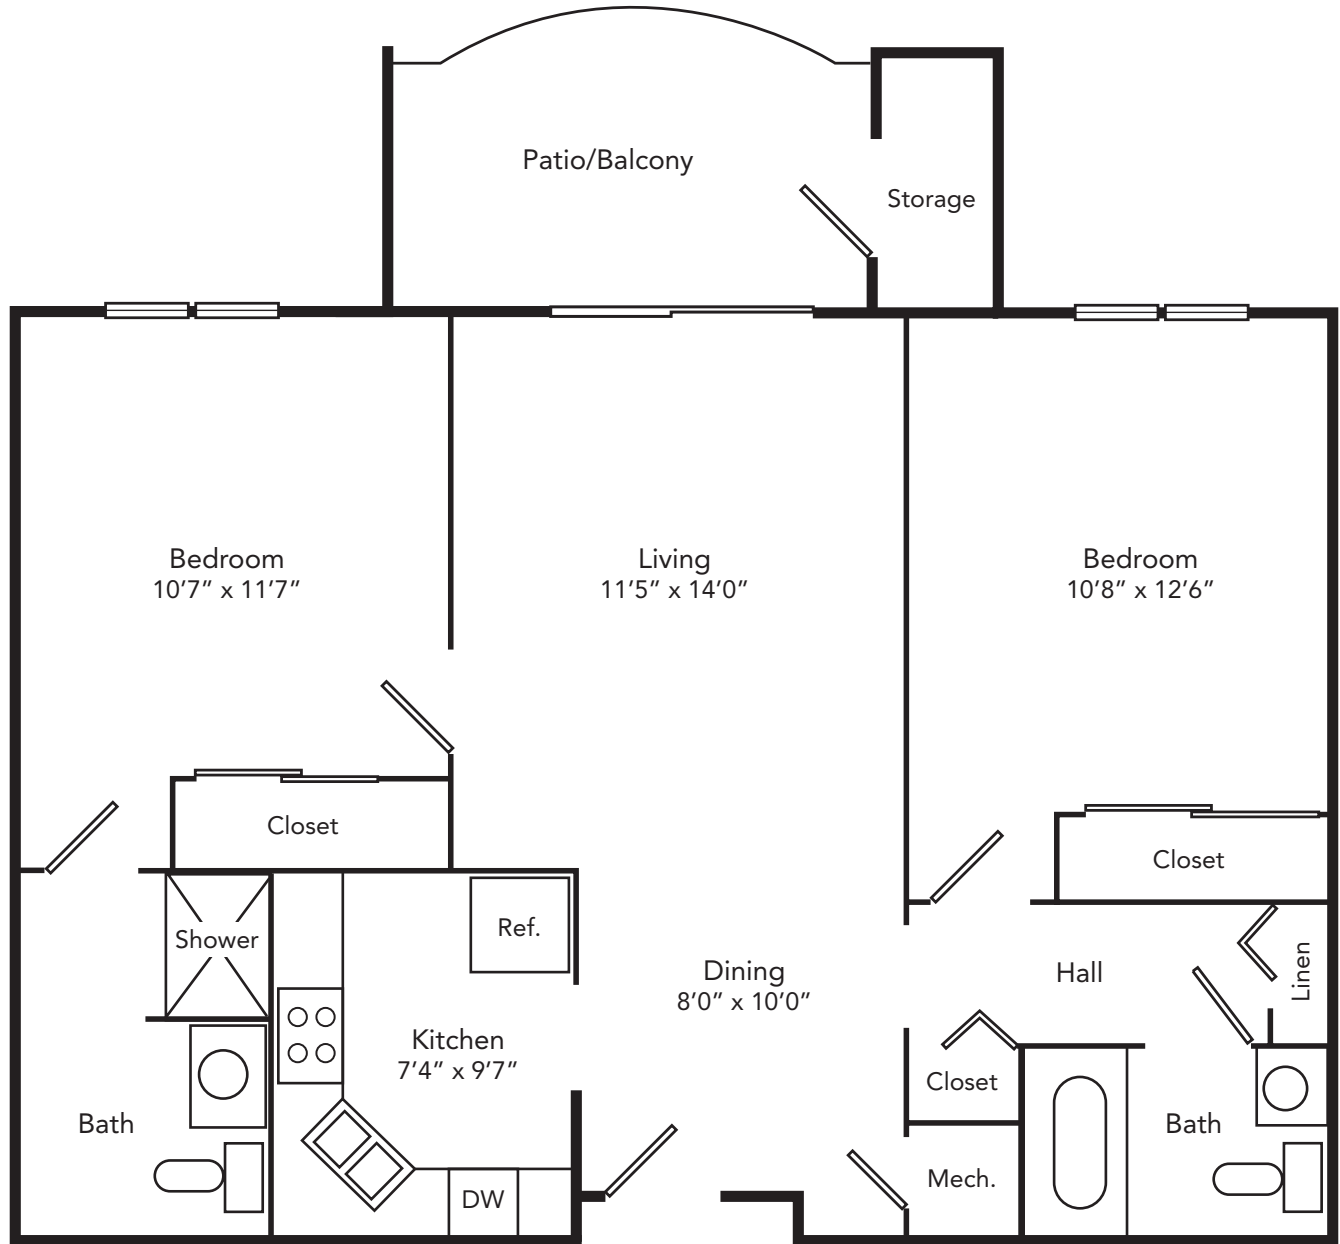

# APARTMENT FLOOR PLANS

## Juniper

Two Bedroom  
894 square feet

All dimensions are approximate.