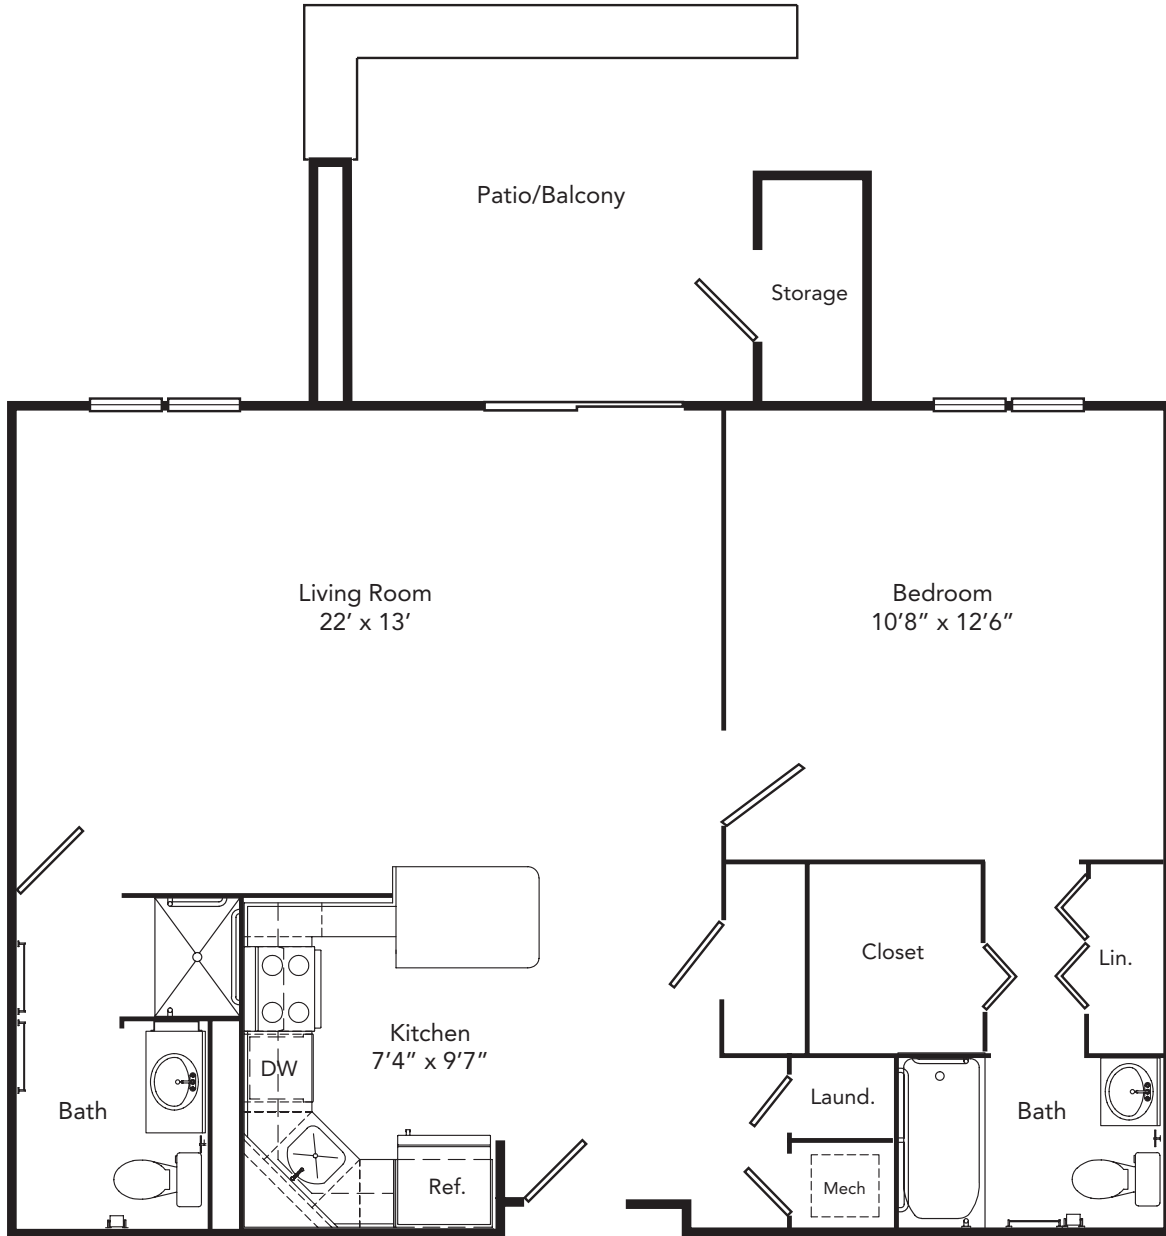

APARTMENT FLOOR PLANS

Juniper Signature

One Bedroom
894 square feet

All dimensions are approximate.