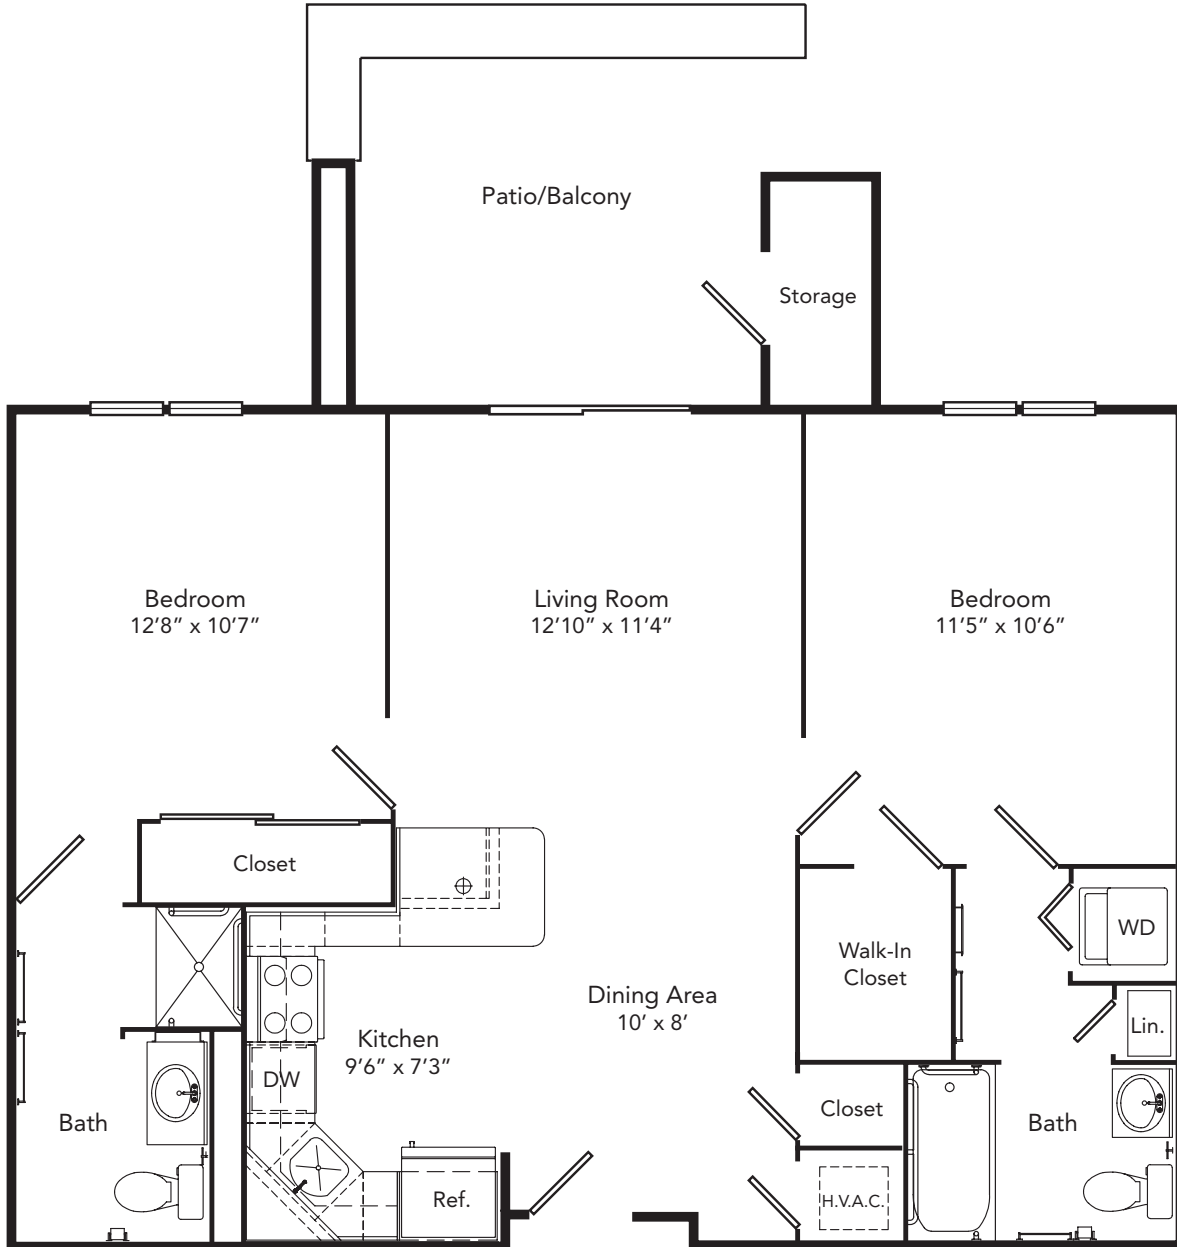

APARTMENT FLOOR PLANS

Juniper Signature

Two Bedroom
894 square feet

All dimensions are approximate.