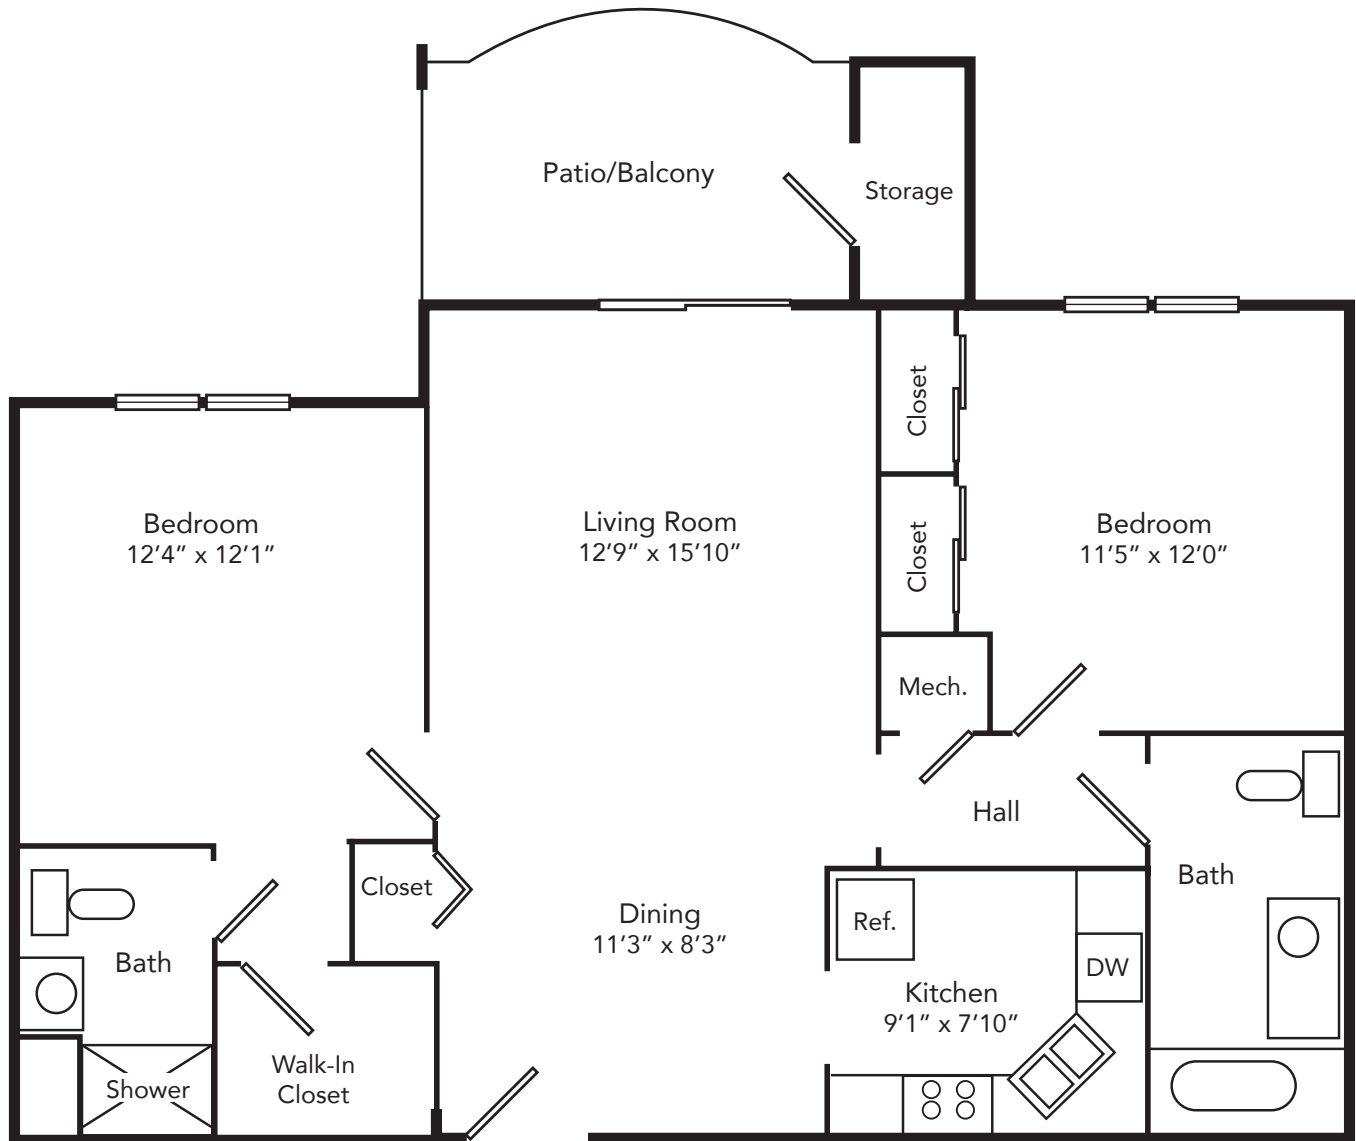

APARTMENT FLOOR PLANS

Maplewood

Two Bedroom
1,010 square feet

All dimensions are approximate.