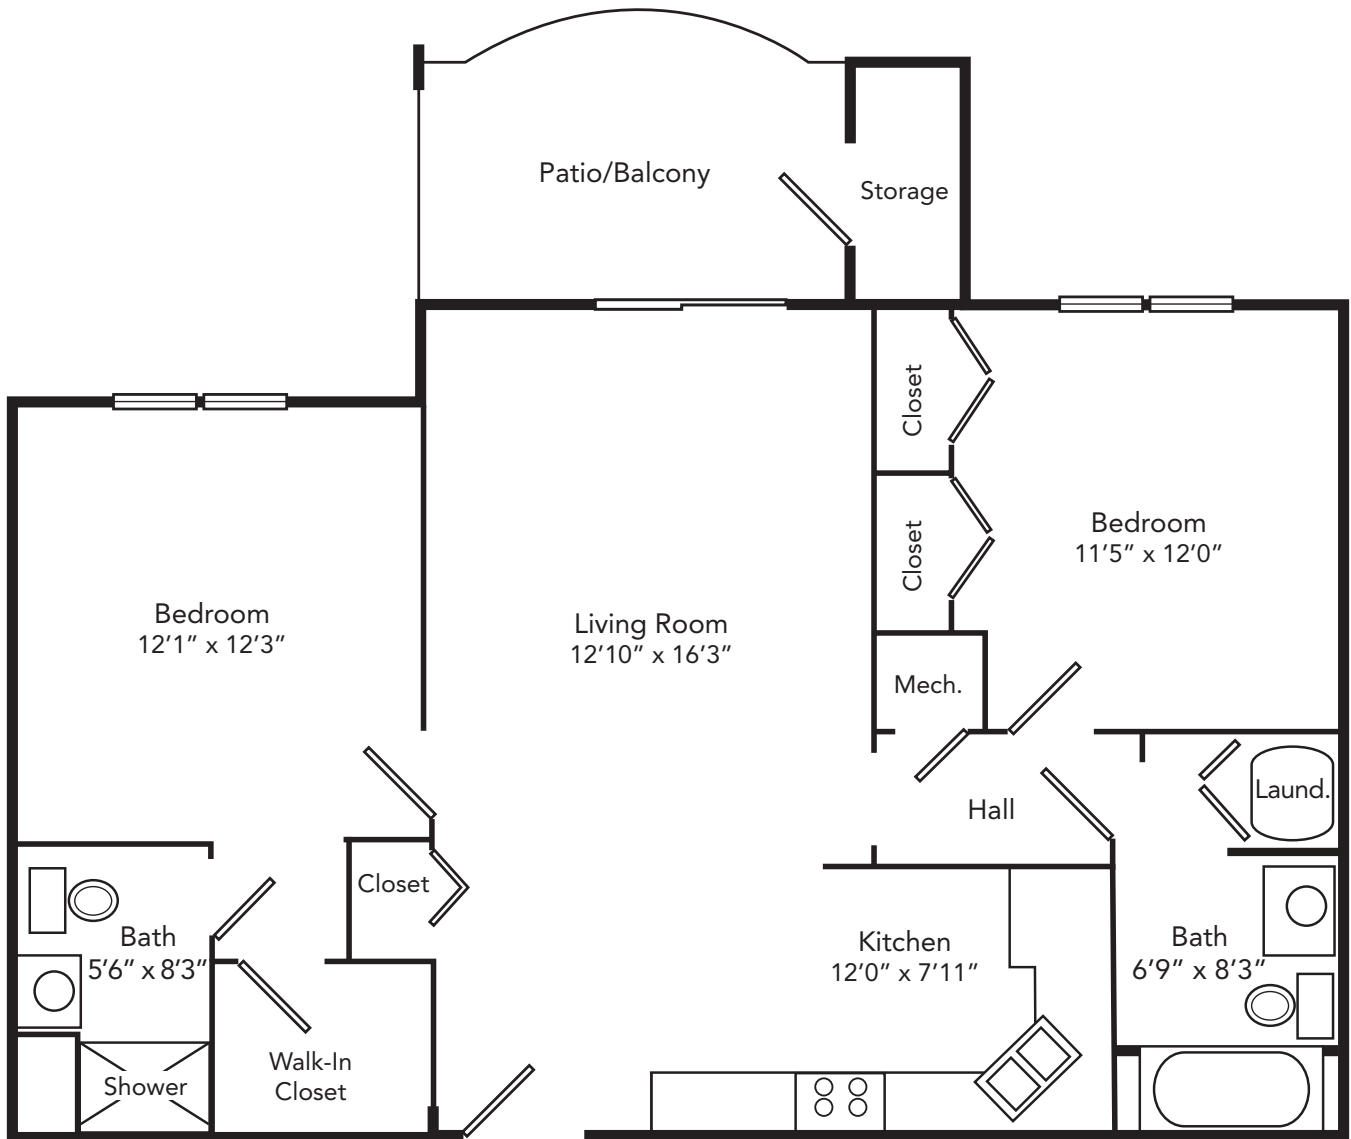

APARTMENT FLOOR PLANS

Maplewood Signature

Two Bedroom
1,010 square feet

All dimensions are approximate.