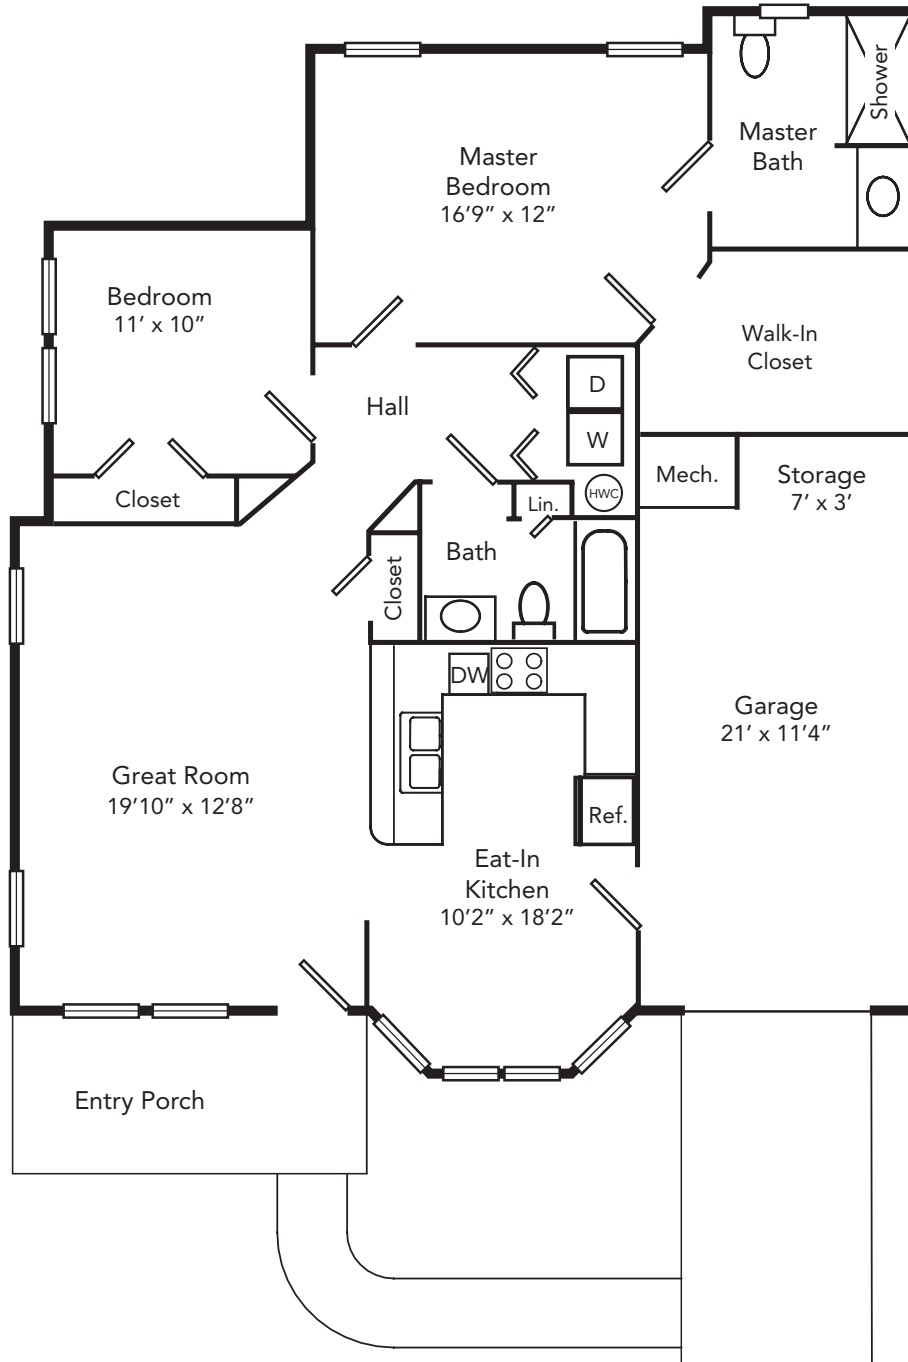

COTTAGE FLOOR PLANS

Monarch

Two Bedroom
1,234 square feet

All dimensions are approximate.