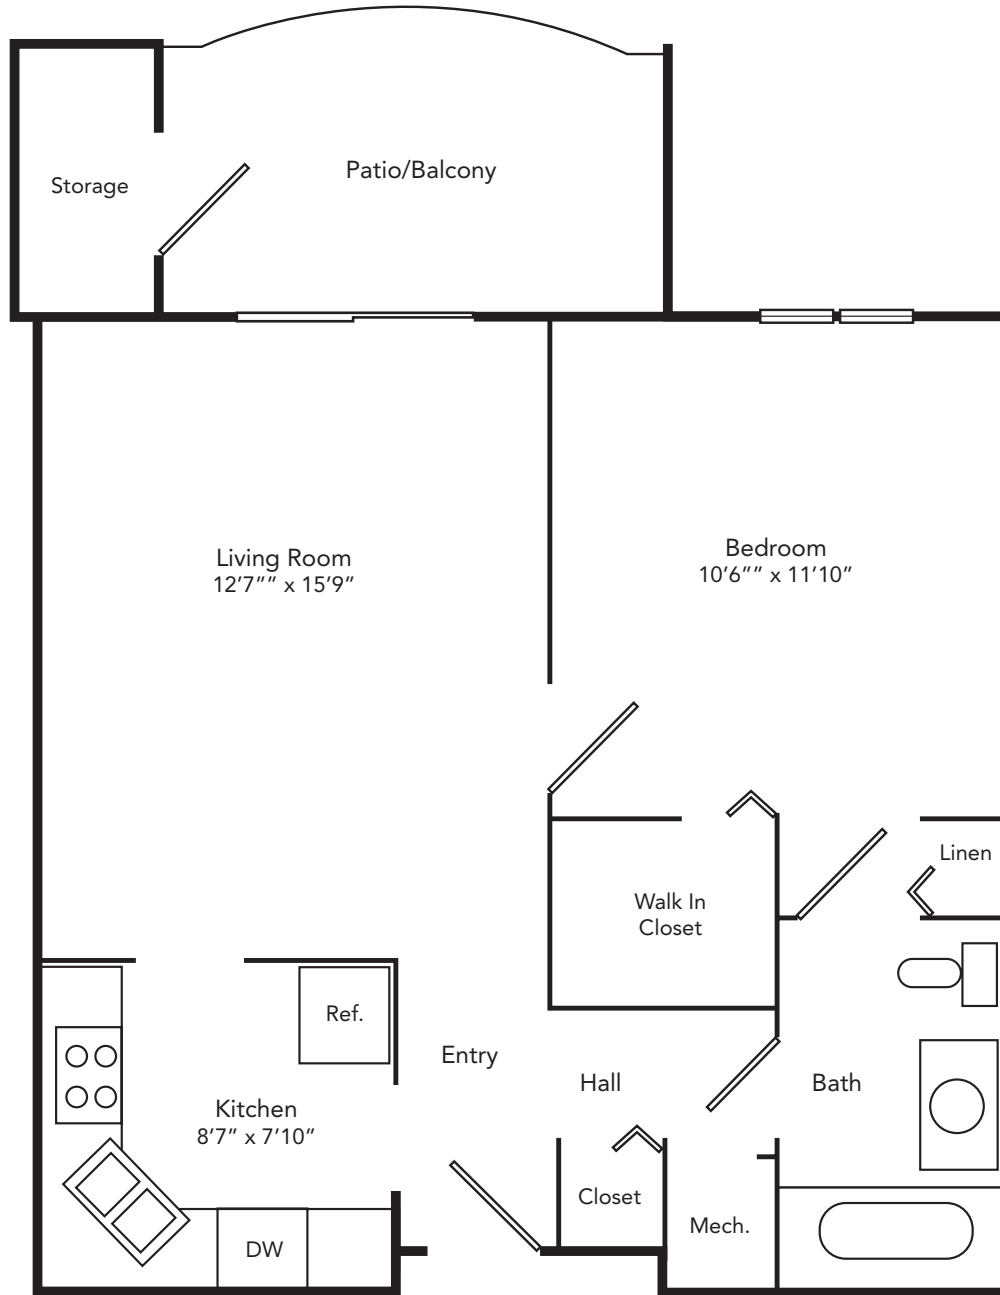

# APARTMENT FLOOR PLANS

## Poplar

One Bedroom  
639 square feet

All dimensions are approximate.