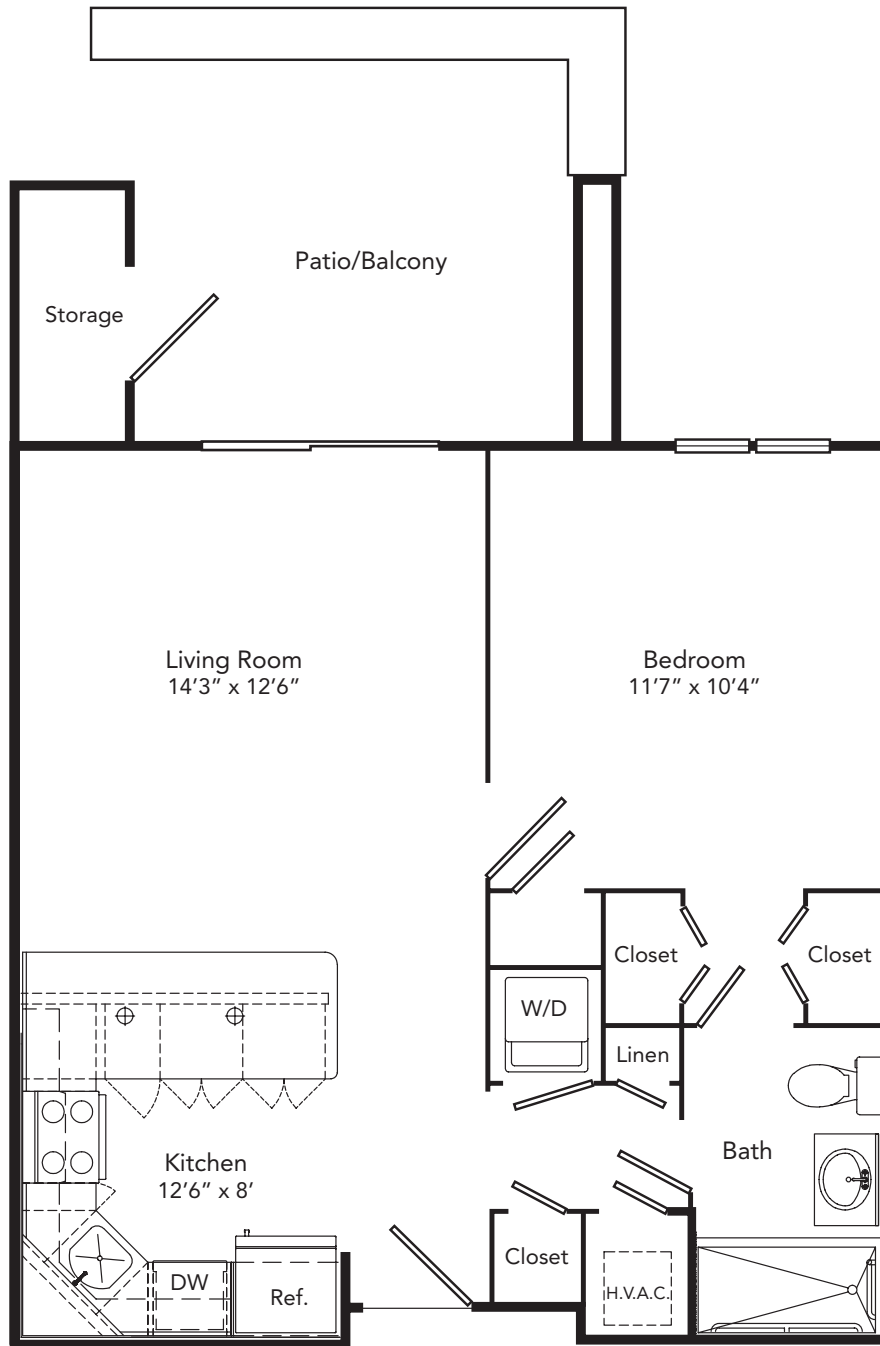

APARTMENT FLOOR PLANS

Poplar Signature

One Bedroom
639 square feet

All dimensions are approximate.