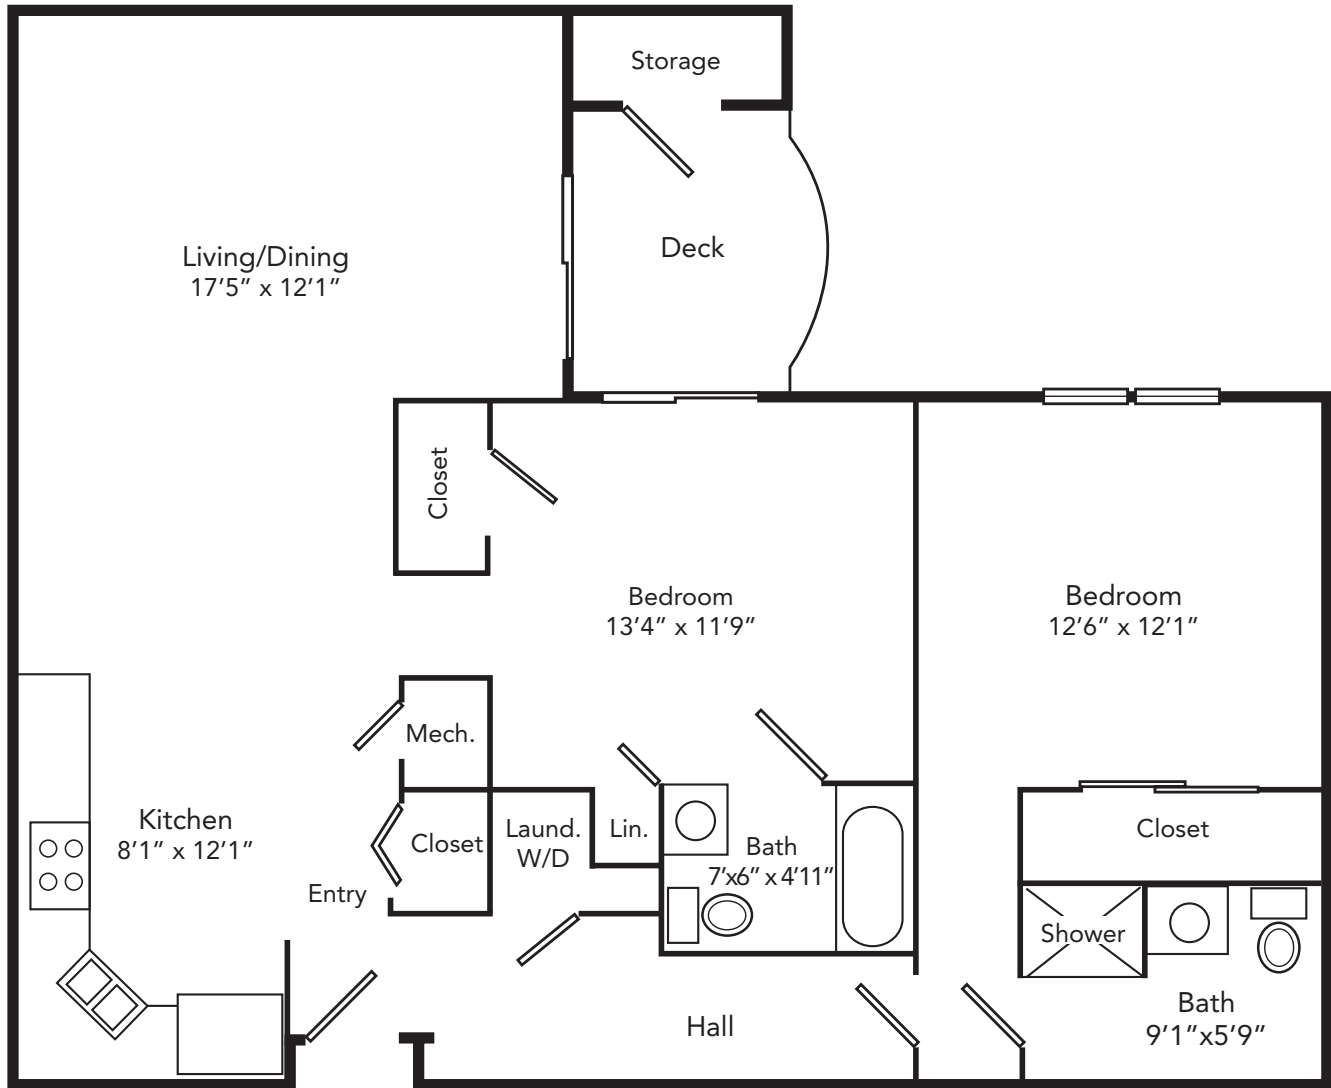

APARTMENT FLOOR PLANS

Rosewood Signature

Two Bedroom
1,175 square feet

All dimensions are approximate.