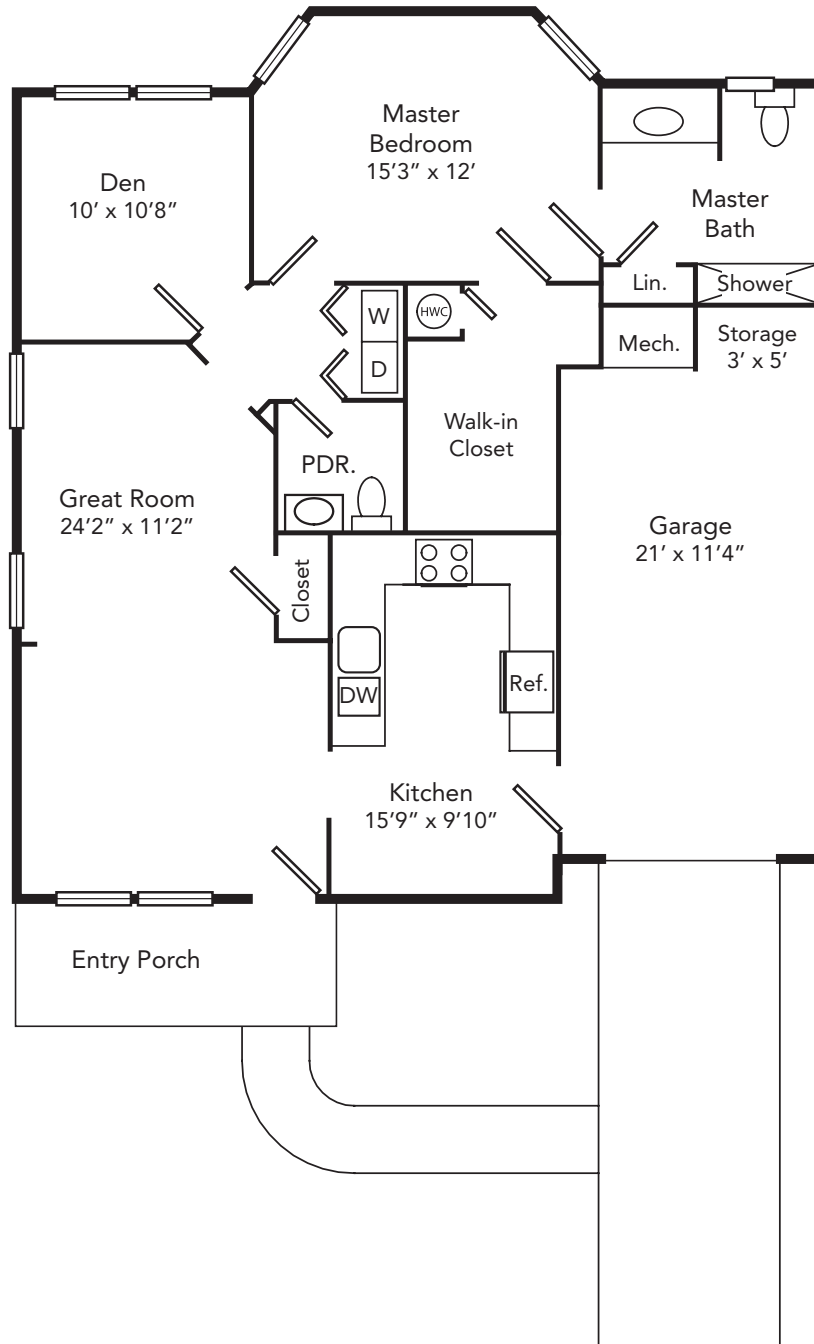

COTTAGE FLOOR PLANS

Royal

One Bedroom
1,048 square feet

All dimensions are approximate.