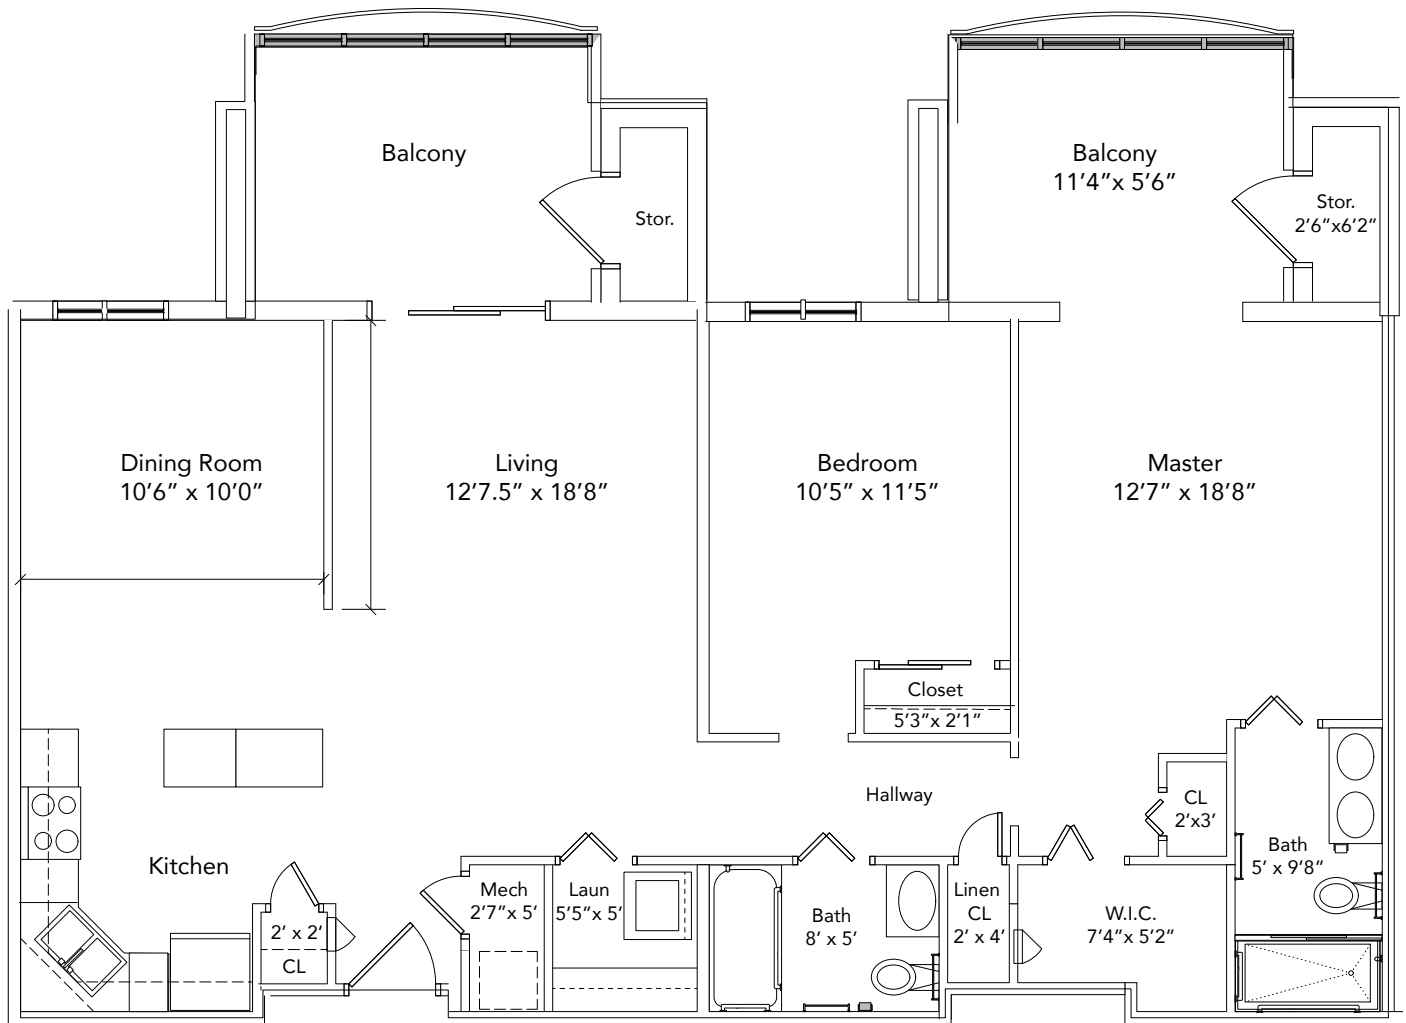

APARTMENT FLOOR PLANS

Sequoia

Two Bedroom
1,347 square feet

All dimensions are approximate.