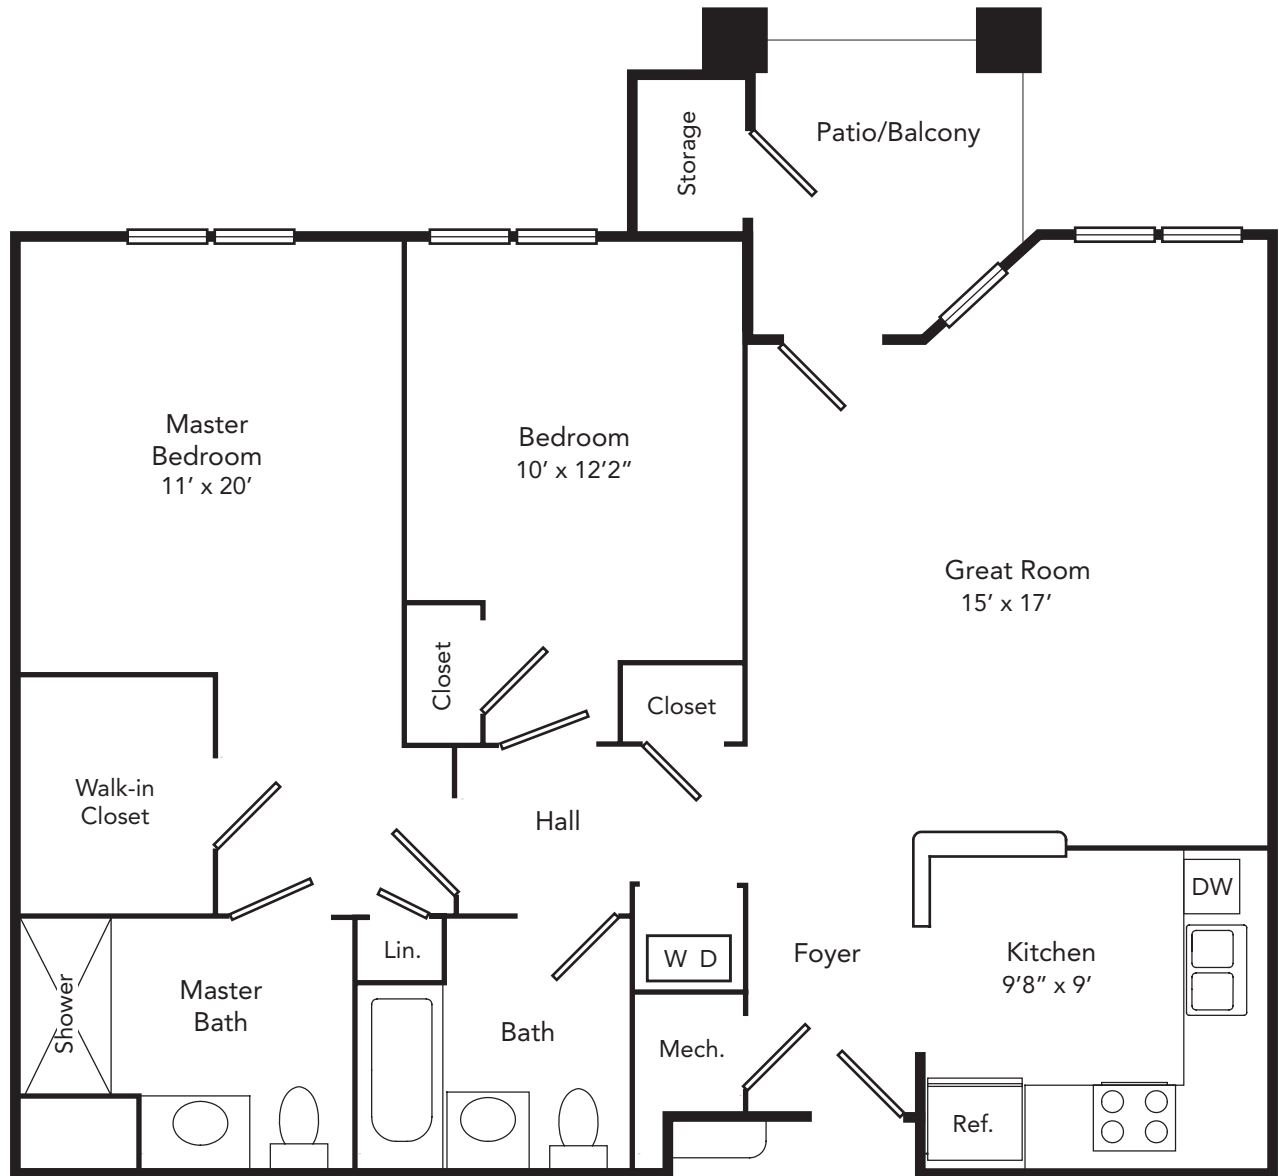

APARTMENT FLOOR PLANS

Spruce

Two Bedroom
1,064 square feet

All dimensions are approximate.