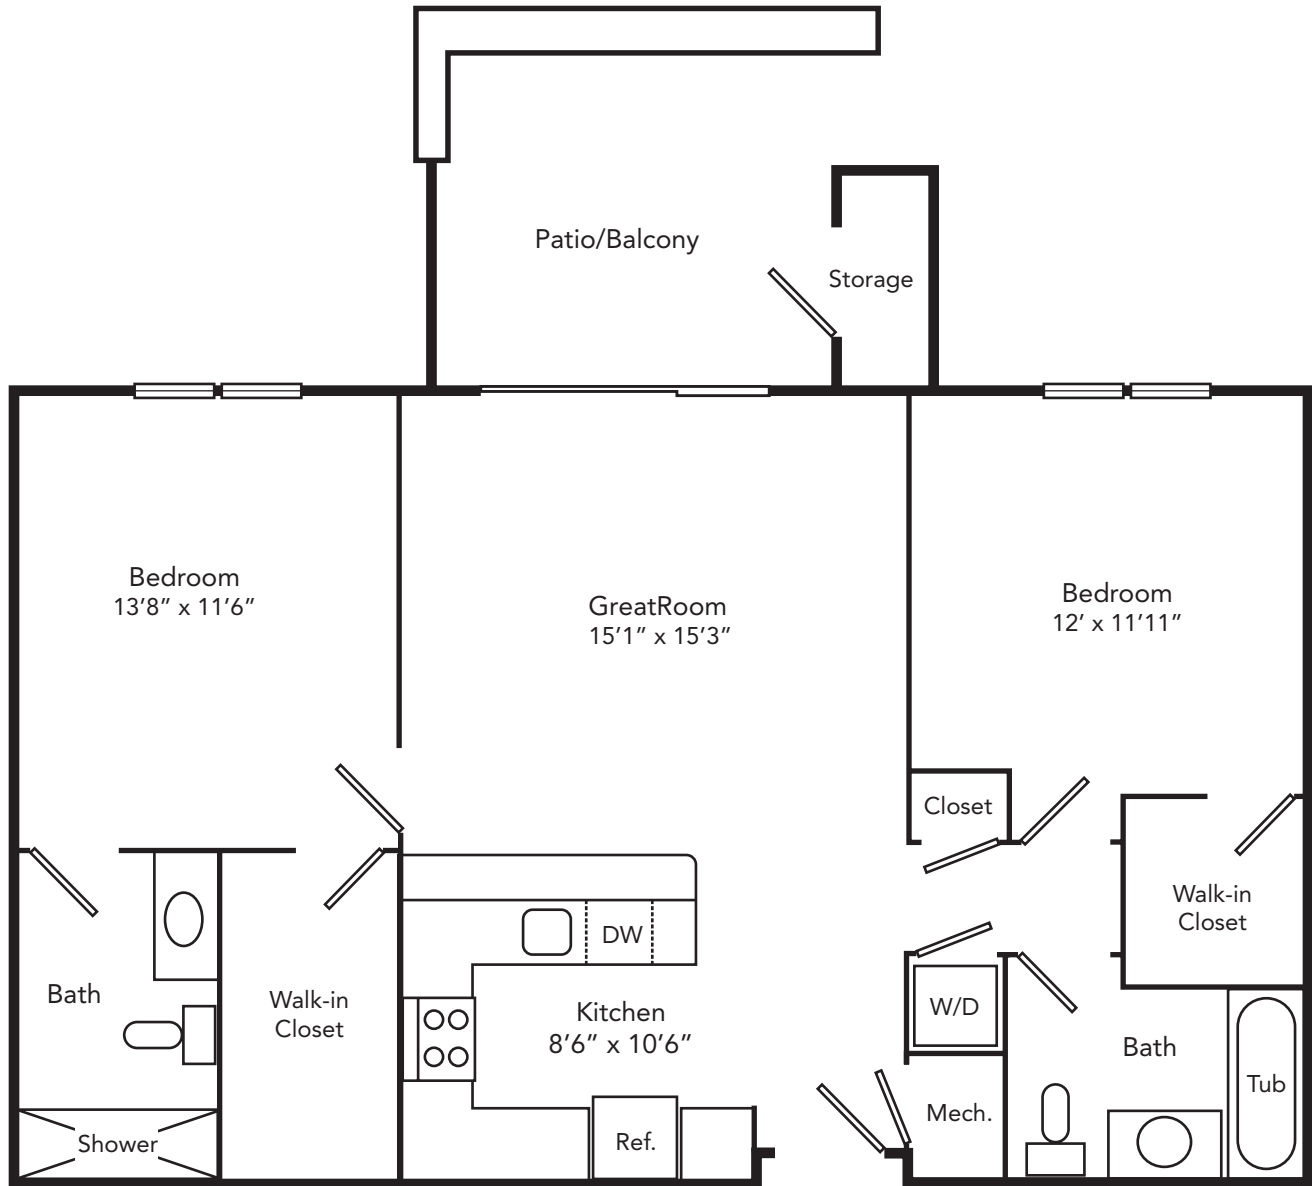

APARTMENT FLOOR PLANS

Sycamore Signature

Two Bedroom
1,045 square feet

All dimensions are approximate.