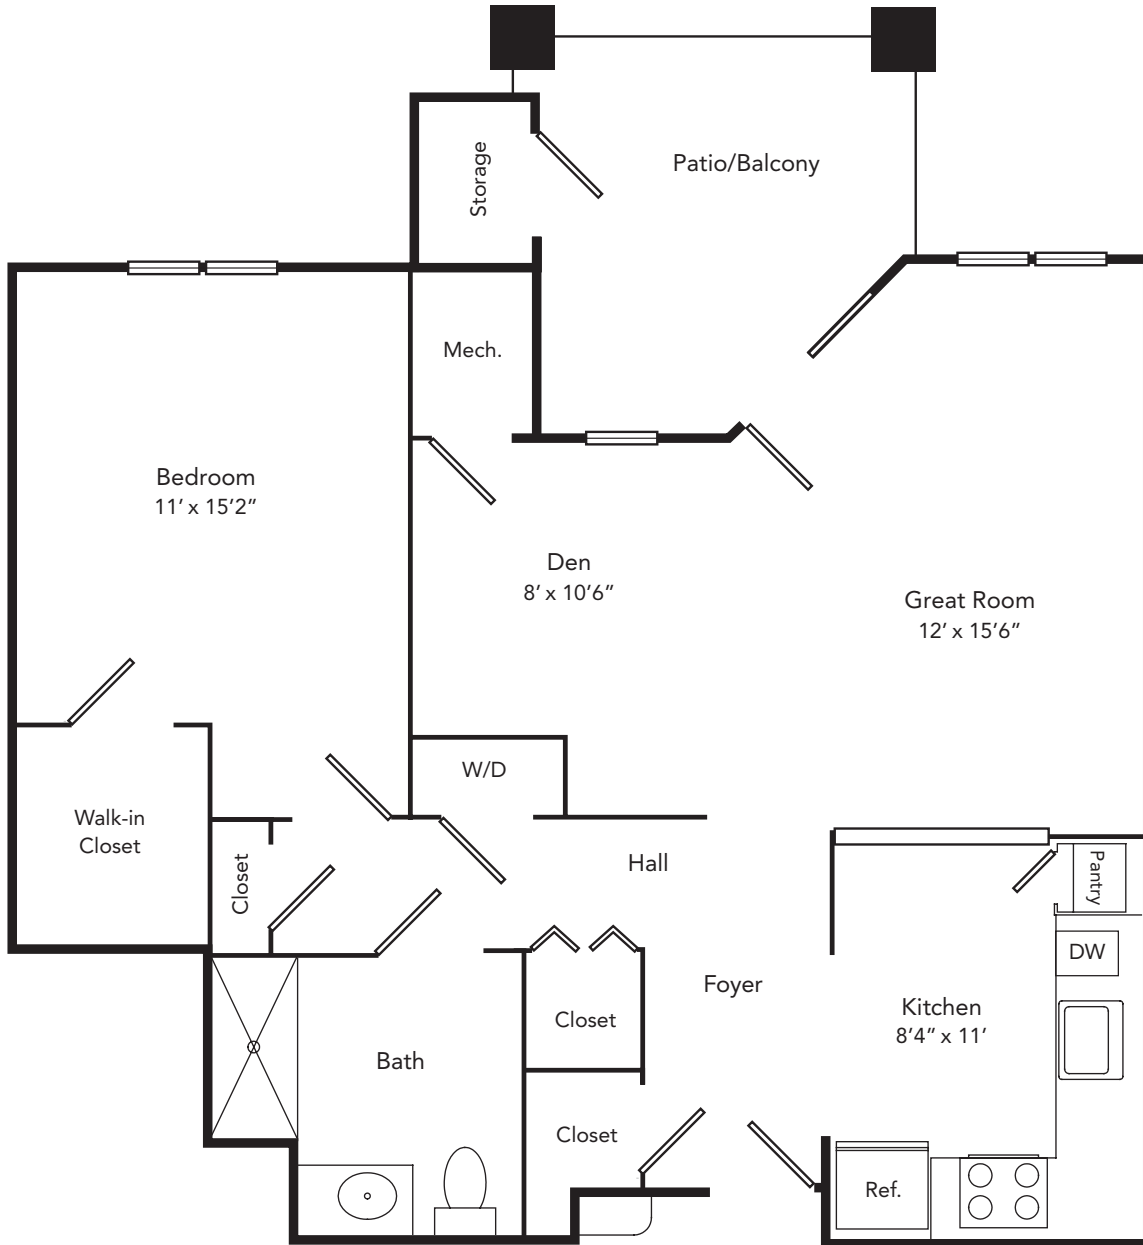

APARTMENT FLOOR PLANS

Walnut

One Bedroom with Den
845 square feet

All dimensions are approximate.