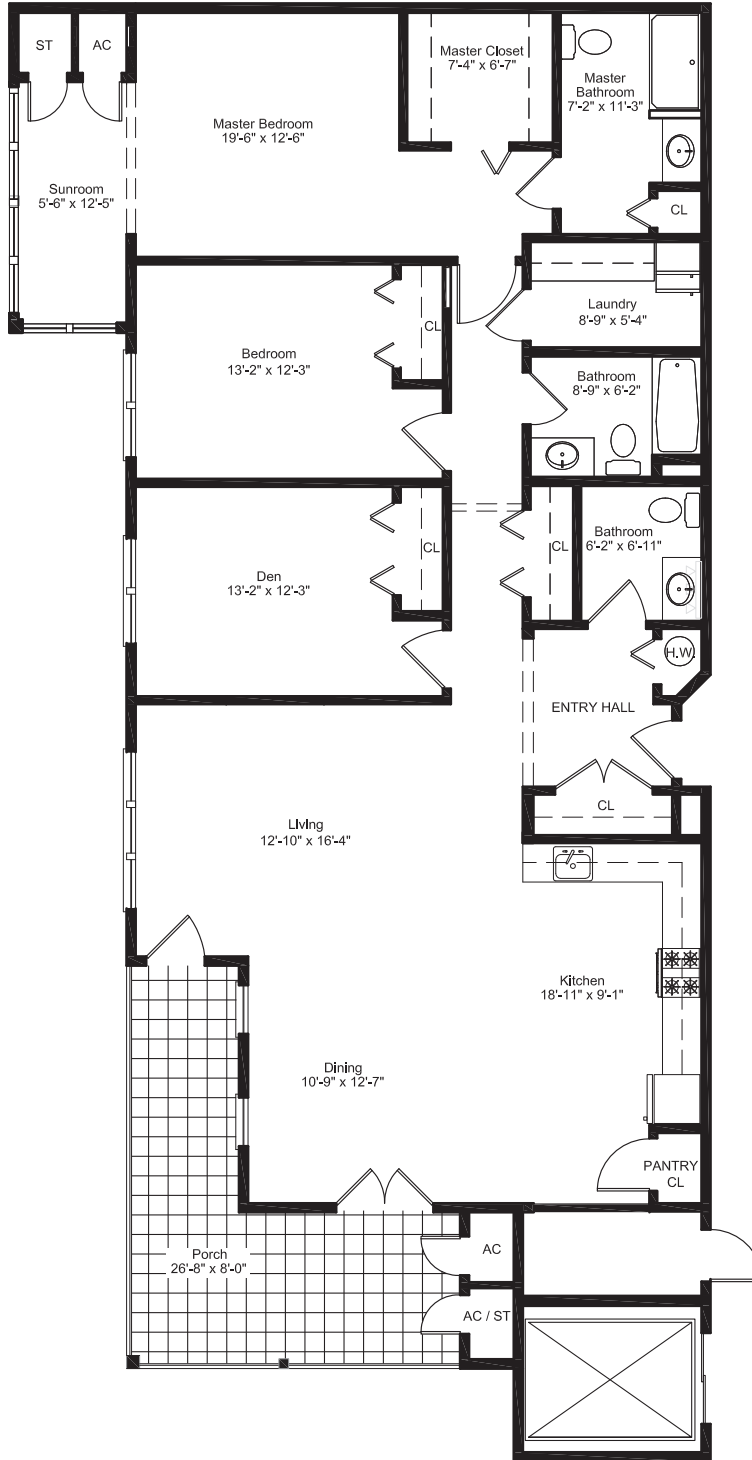

The Elm

TWO BEDROOM/DEN
(6119, 6219)
1757 SQ. FT.*
LOCATED IN A TWO-STORY BUILDING

SCALE 1/8" = 1'
*Square footage and dimensions are approximate.
Square footage excludes porch (where applicable).
Other Two Bedroom and Den design versions also available.