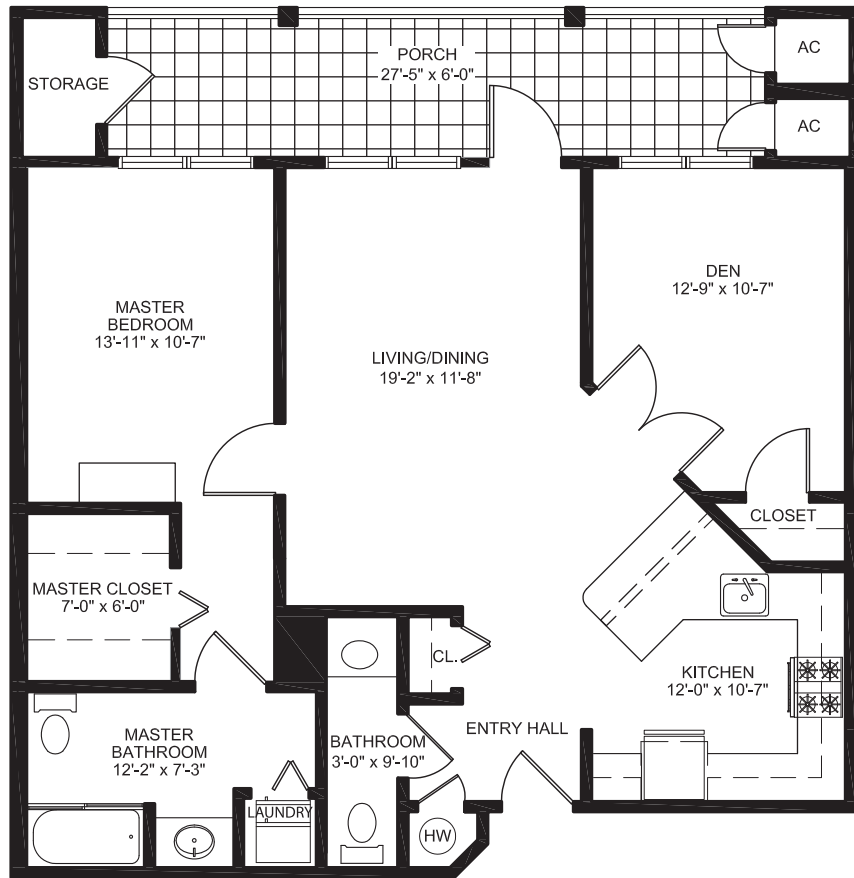

The Maple

ONE BEDROOM/DEN
989 SQ. FT.*
LOCATED IN A
TWO-STORY BUILDING

SCALE 1/8" = 1'

*Square footage and dimensions are approximate.
Square footage excludes porch (where applicable).
Other One Bedroom and Den design versions also available.