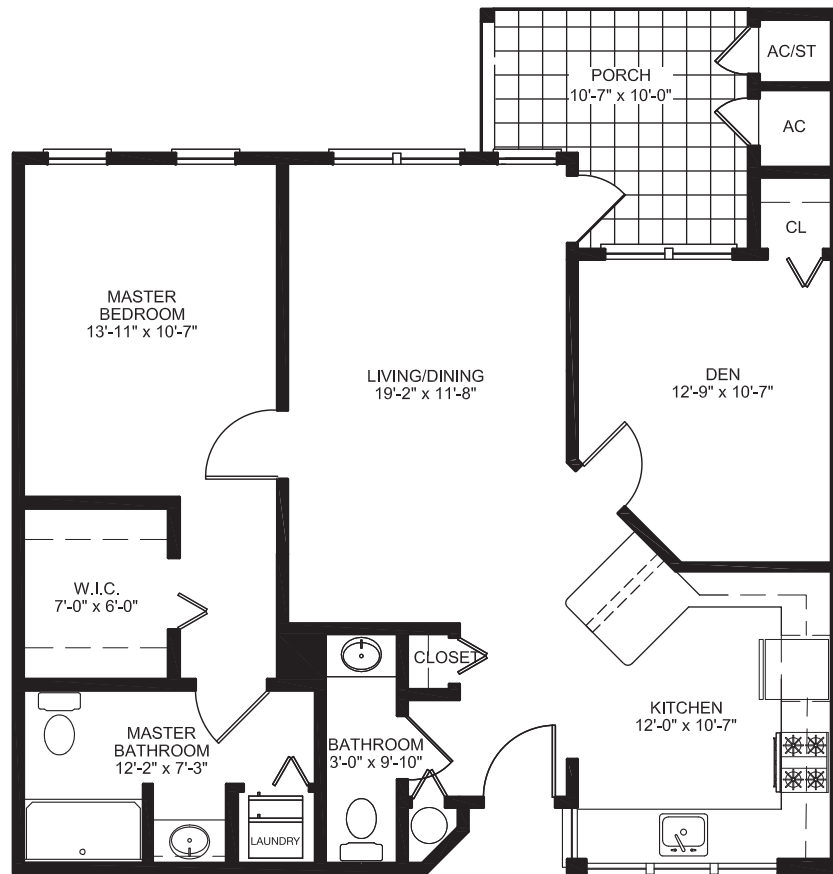

The Willow

ONE BEDROOM/DEN
989 SQ. FT.*
LOCATED IN A
ONE-STORY BUILDING

SCALE 1/8" = 1'

*Square footage and dimensions are approximate.
Square footage excludes porch (where applicable).
Other One Bedroom and Den design versions also available.