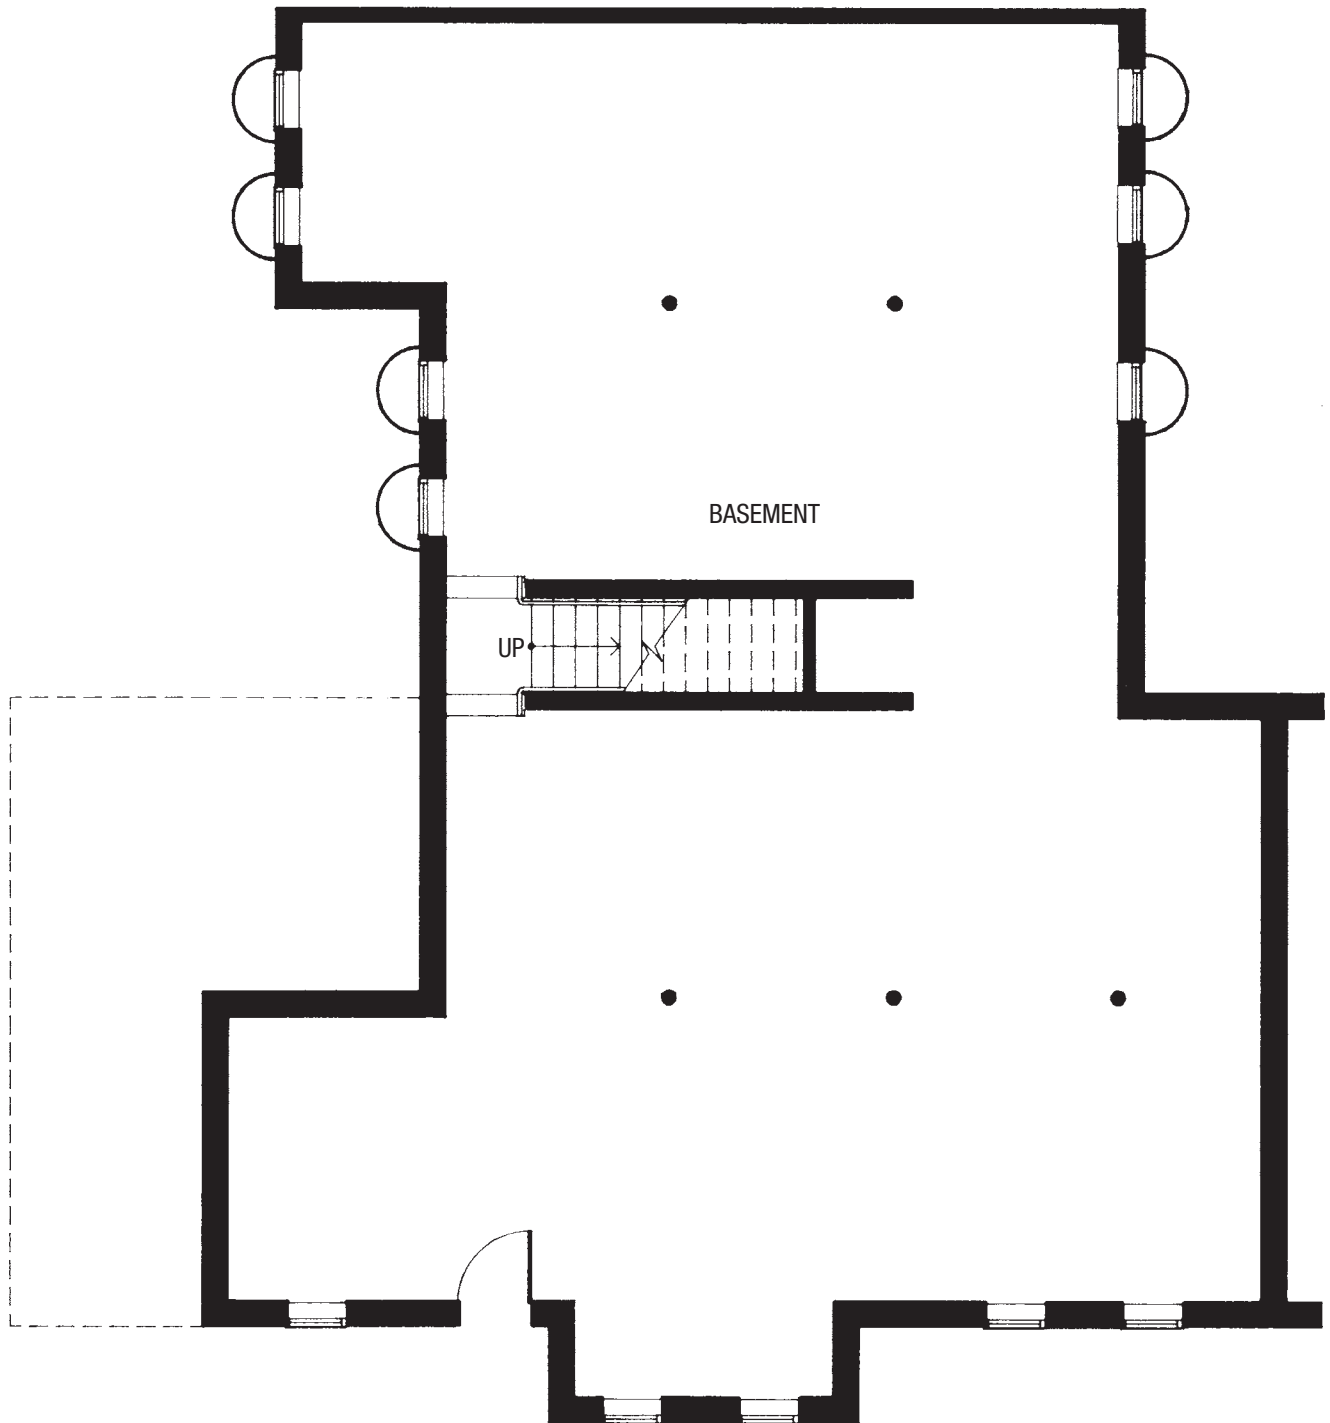

FLOOR PLANS

(Open Concept)

VILLA (4112)
 MAIN LEVEL 1950 SQ. FT.*
 LOWER LEVEL 1950 SQ. FT.*
 (ON BACK OF THIS PAGE)
 LOCATED IN A ONE-STORY BUILDING

SCALE 1/8" = 1'
 *Square footage and dimensions are approximate.
 Square footage excludes porch (where applicable).
 Other Villa design versions also available.

REVISED 5 / 15 / 18

FELLOWSHIP VILLAGE

Welcome to Inspired Living

A PREMIER FELLOWSHIP LIFE COMMUNITY

VILLA (4112)
LOWER LEVEL 1950 SQ. FT.*

SCALE 1/8" = 1'

*Square footage and dimensions are approximate.
Square footage excludes porch (where applicable).
Other Villa design versions also available.