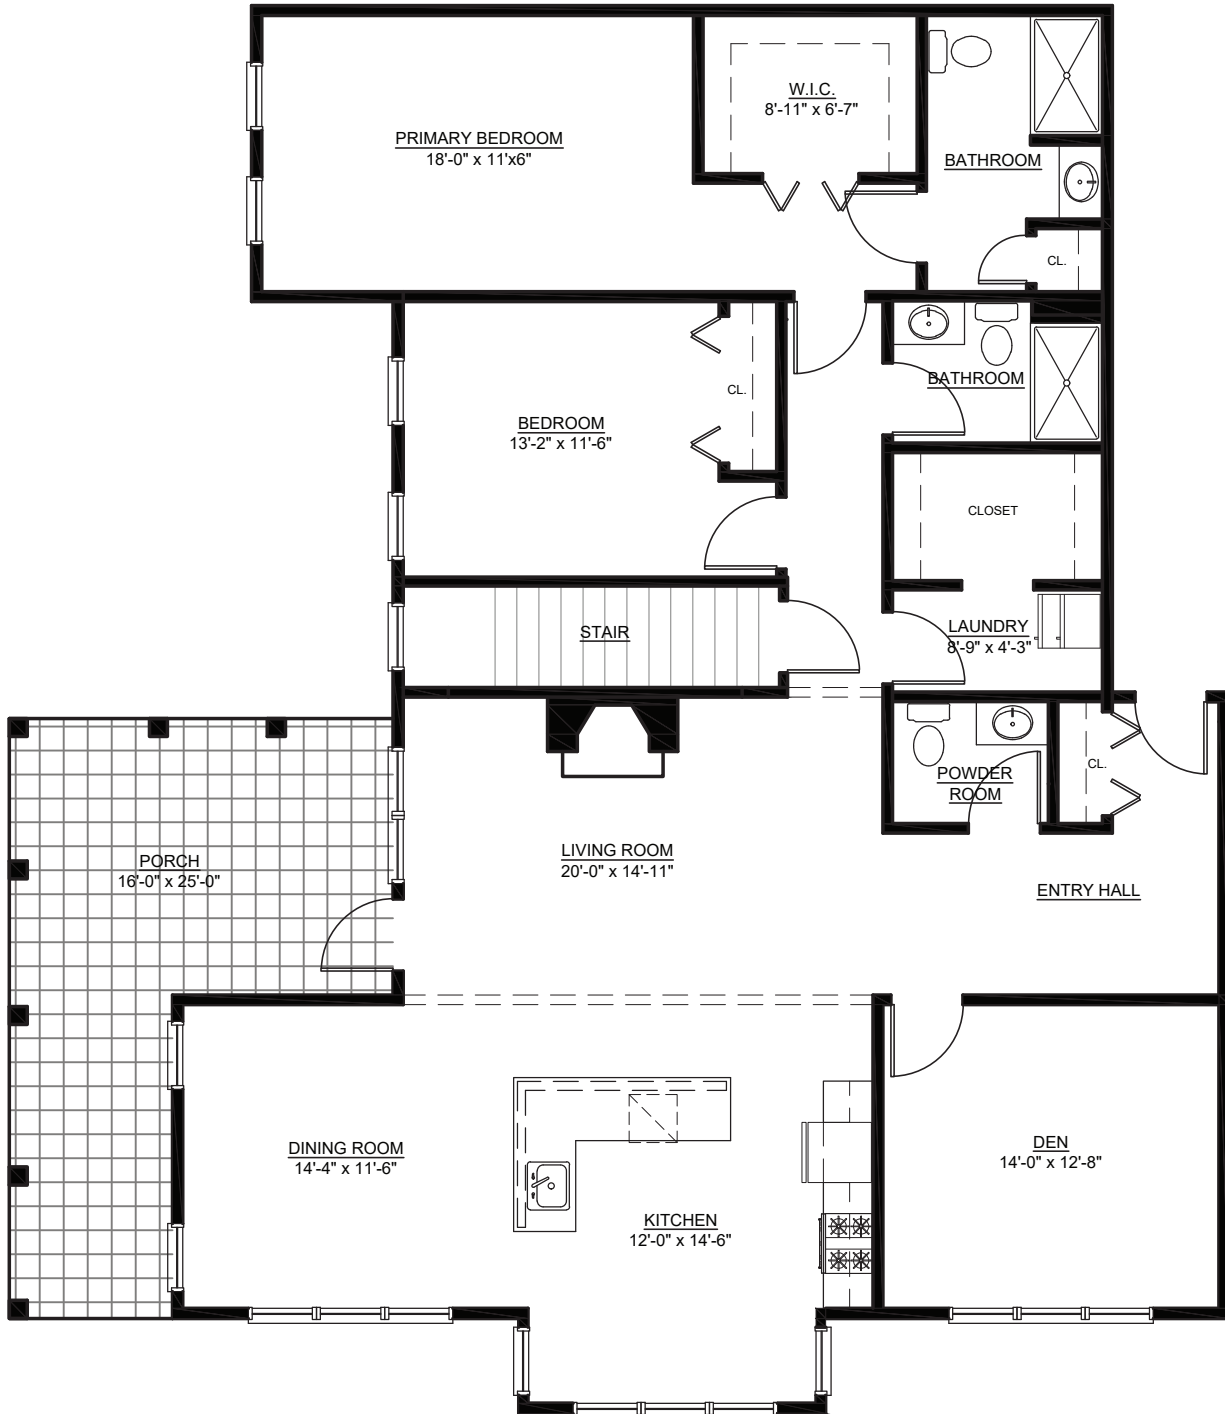

FLOOR PLANS

(Open Concept)

VILLA (4112)
 MAIN LEVEL 1950 SQ. FT.*
 LOWER LEVEL 1950 SQ. FT.*
 (ON BACK OF THIS PAGE)
 LOCATED IN A ONE-STORY BUILDING

SCALE 1/8" = 1'
 *Square footage and dimensions are approximate.
 Square footage excludes porch (where applicable).
 Other Villa design versions also available.

REVISED 5 / 15 / 18

FELLOWSHIP VILLAGE

Welcome to Inspired Living

A PREMIER FELLOWSHIP LIFE COMMUNITY

VILLA (4112)
LOWER LEVEL 1950 SQ. FT.*

SCALE 1/8" = 1'

*Square footage and dimensions are approximate.
Square footage excludes porch (where applicable).
Other Villa design versions also available.