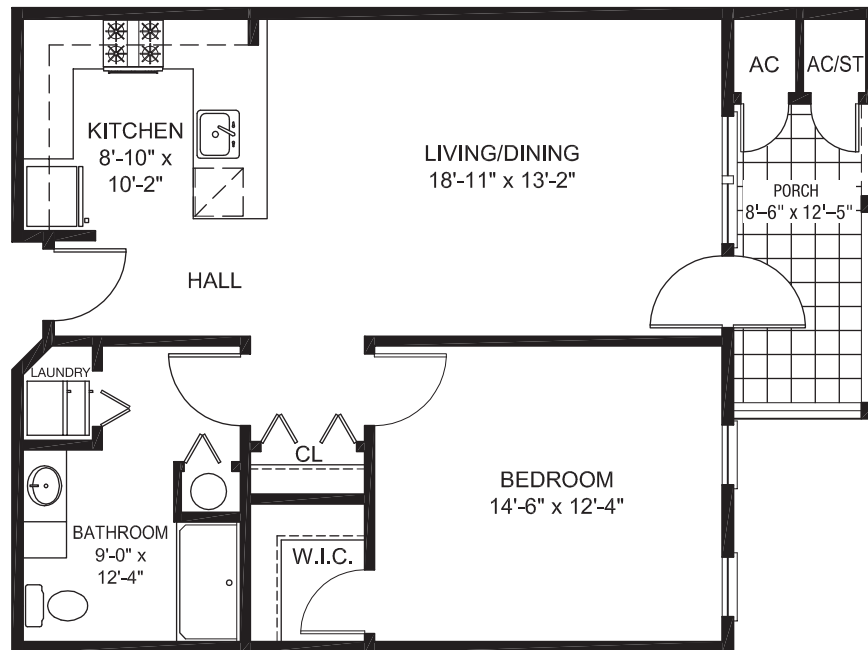

FLOOR PLANS

(Open Concept)

ONE BEDROOM
520 SQ. FT.*
LOCATED IN A
TWO-STORY BUILDING

ONE BEDROOM DELUXE
746 SQ. FT.*
LOCATED IN A
TWO-STORY BUILDING

SCALE 1/8" = 1'

*Square footage and dimensions are approximate.
Square footage excludes porch (where applicable).
Other One Bedroom design versions also available.