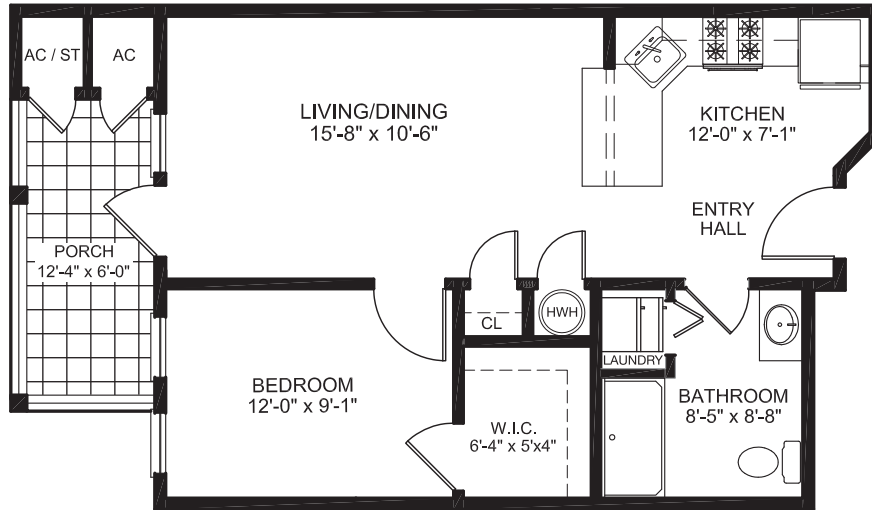

FLOOR PLANS

(Open Concept)

ONE BEDROOM
520 SQ. FT.*
LOCATED IN A
TWO-STORY BUILDING

ONE BEDROOM DELUXE
746 SQ. FT.*
LOCATED IN A
TWO-STORY BUILDING

SCALE 1/8" = 1'

*Square footage and dimensions are approximate.
Square footage excludes porch (where applicable).
Other One Bedroom design versions also available.