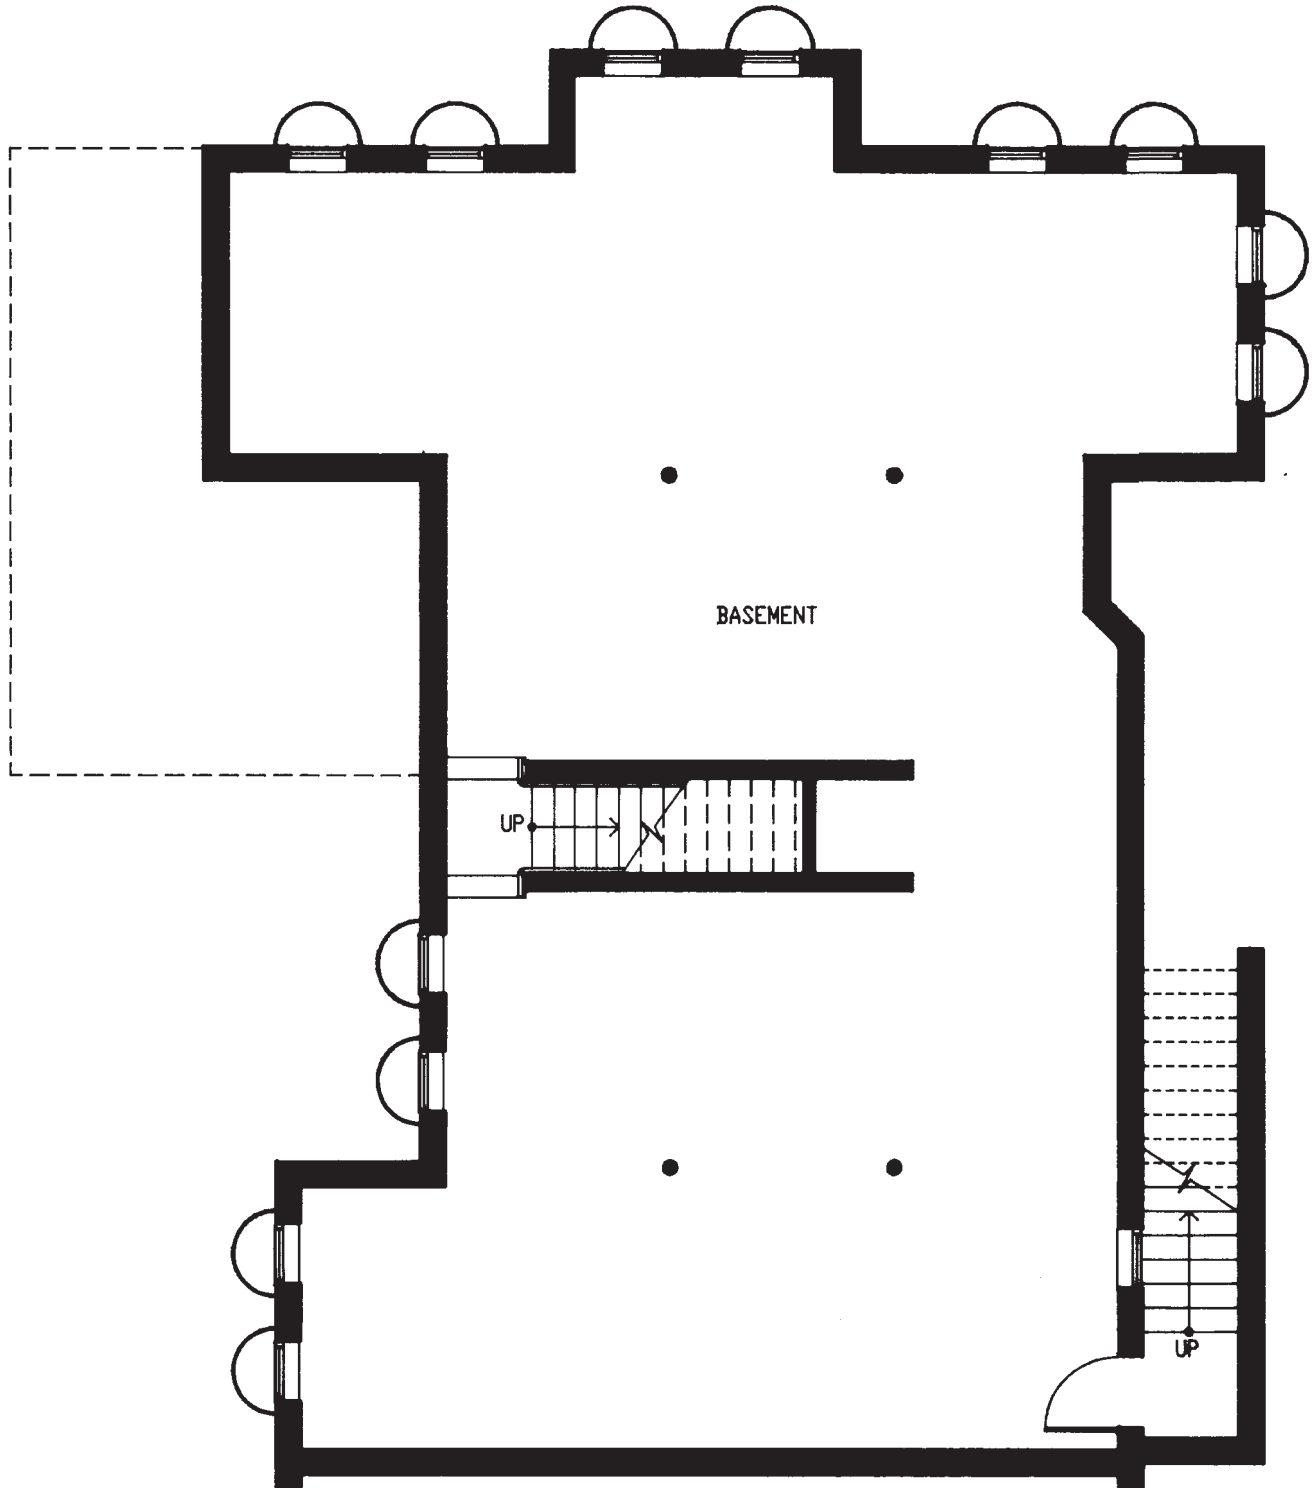

FLOOR PLANS

(Open Concept)

VILLA (4113, 4114, 4115, 4116)
 MAIN LEVEL 1950 SQ. FT.*
 LOWER LEVEL 1950 SQ. FT.*
 (ON BACK OF THIS PAGE)
 LOCATED IN A ONE-STORY BUILDING

SCALE 1/8" = 1'
 *Square footage and dimensions are approximate.
 Square footage excludes porch and garage (where applicable).
 Other Villa design versions also available.

REVISED 5 / 15 / 18

FELLOWSHIP VILLAGE

Welcome to Inspired Living

A PREMIER FELLOWSHIP LIFE COMMUNITY

VILLA (4113, 4114, 4115, 4116)
LOWER LEVEL 1950 SQ. FT.*

SCALE 1/8" = 1'

*Square footage and dimensions are approximate.
Square footage excludes porch and garage (where applicable).
Other Villa design versions also available.