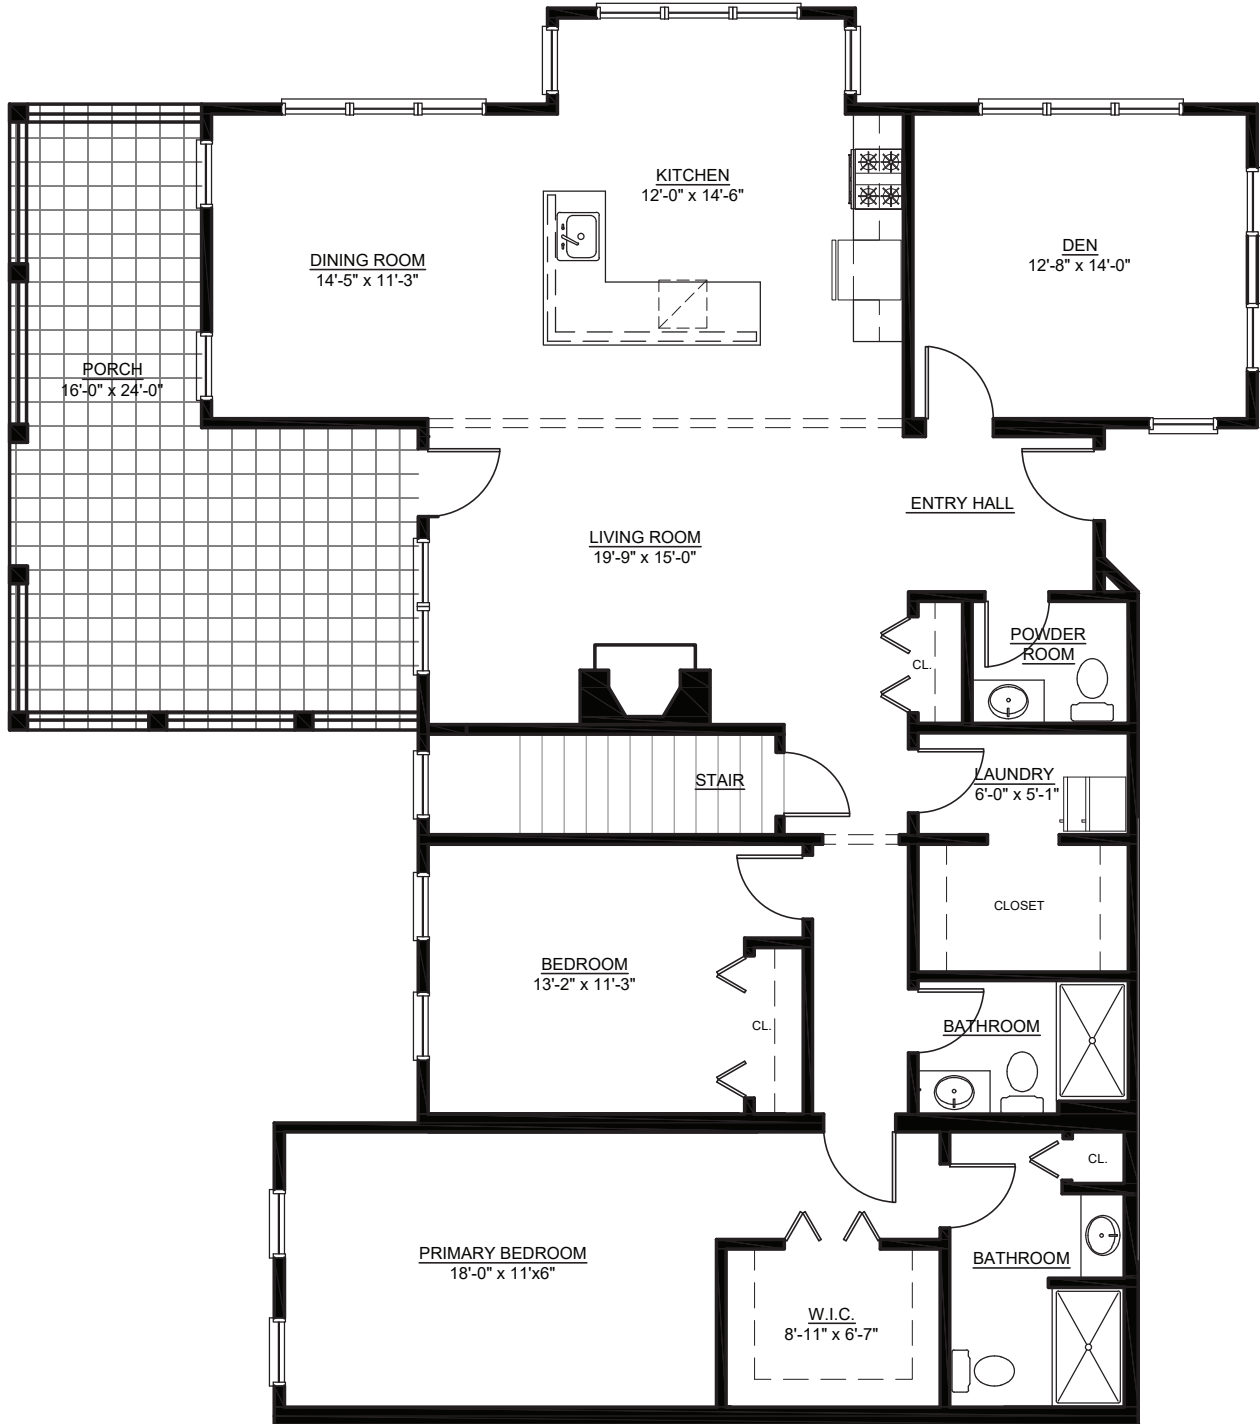

FLOOR PLANS

(Open Concept)

VILLA (4113, 4114, 4115, 4116)
 MAIN LEVEL 1950 SQ. FT.*
 LOWER LEVEL 1950 SQ. FT.*
 (ON BACK OF THIS PAGE)
 LOCATED IN A ONE-STORY BUILDING

SCALE 1/8" = 1'
 *Square footage and dimensions are approximate.
 Square footage excludes porch and garage (where applicable).
 Other Villa design versions also available.

REVISED 5 / 15 / 18

FELLOWSHIP VILLAGE

Welcome to Inspired Living

A PREMIER FELLOWSHIP LIFE COMMUNITY

VILLA (4113, 4114, 4115, 4116)
LOWER LEVEL 1950 SQ. FT.*

SCALE 1/8" = 1'

*Square footage and dimensions are approximate.
Square footage excludes porch and garage (where applicable).
Other Villa design versions also available.