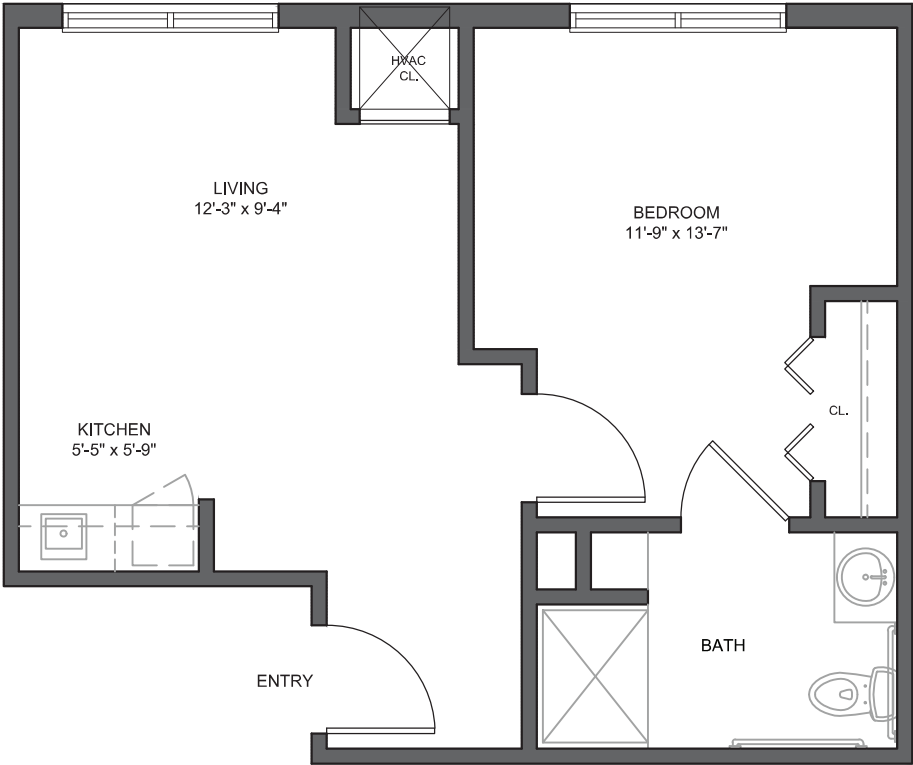

ONE BEDROOM SUITE TYPE "B"

ONE BEDROOM

SCALE: 3/16" = 1'

SUITES 637, 638