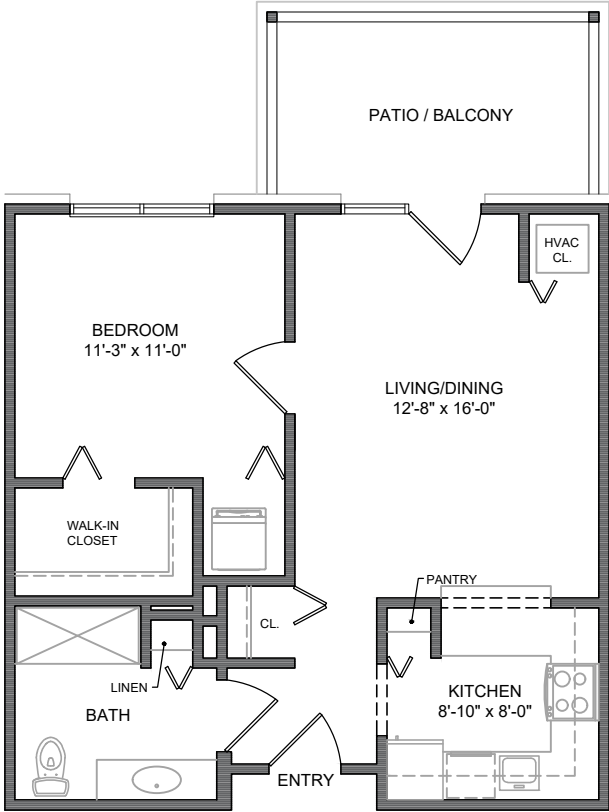

SALINGER I - 690 SQ. FEET

ONE BEDROOM

SCALE: 1/8" = 1'

APTS 804, 824