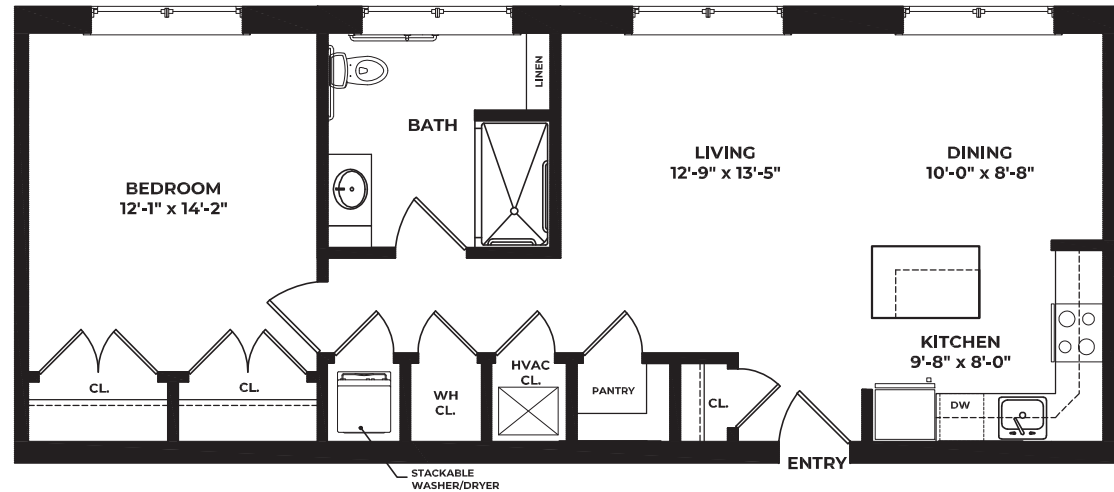

THE HOUSE OF THE GOOD SHEPHERD

Welcome to Joyful Living at Riverwalk Village

A PREMIER FELLOWSHIP LIFE COMMUNITY

RIVERWALK VILLAGE

798 Willow Grove St
Hackettstown, NJ 07840

LAMINGTON

1 BEDROOM
1 BATH

LAMINGTON 'A' -

798 SQ. FT

LAMINGTON 'B' -

802 SQ. FT

LAMINGTON 'A'

LAMINGTON 'B'