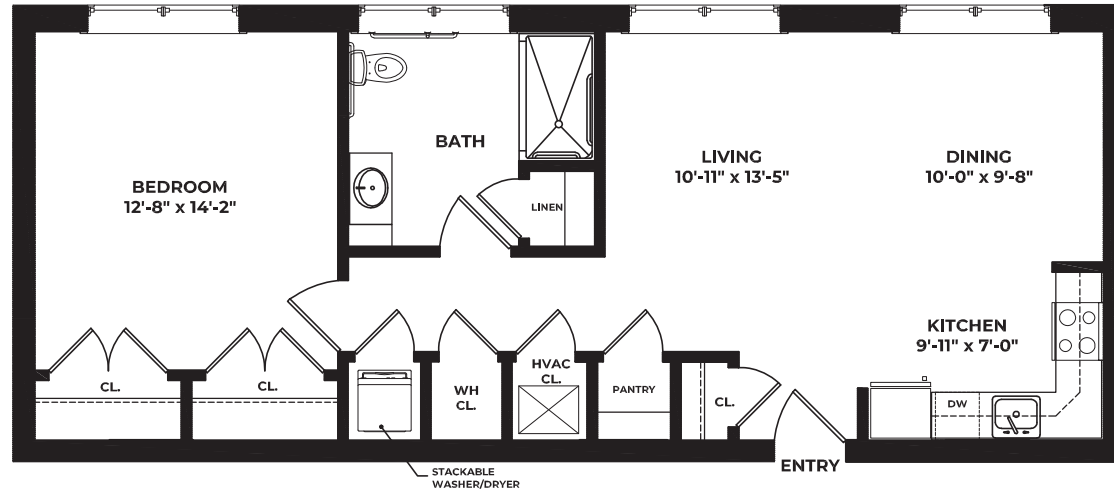

THE HOUSE OF THE GOOD SHEPHERD

Welcome to Joyful Living at Riverwalk Village

A PREMIER FELLOWSHIP LIFE COMMUNITY

RIVERWALK VILLAGE

798 Willow Grove St
Hackettstown, NJ 07840

LAMINGTON

1 BEDROOM
1 BATH

LAMINGTON 'A' -

798 SQ. FT

LAMINGTON 'B' -

802 SQ. FT

LAMINGTON 'A'

LAMINGTON 'B'