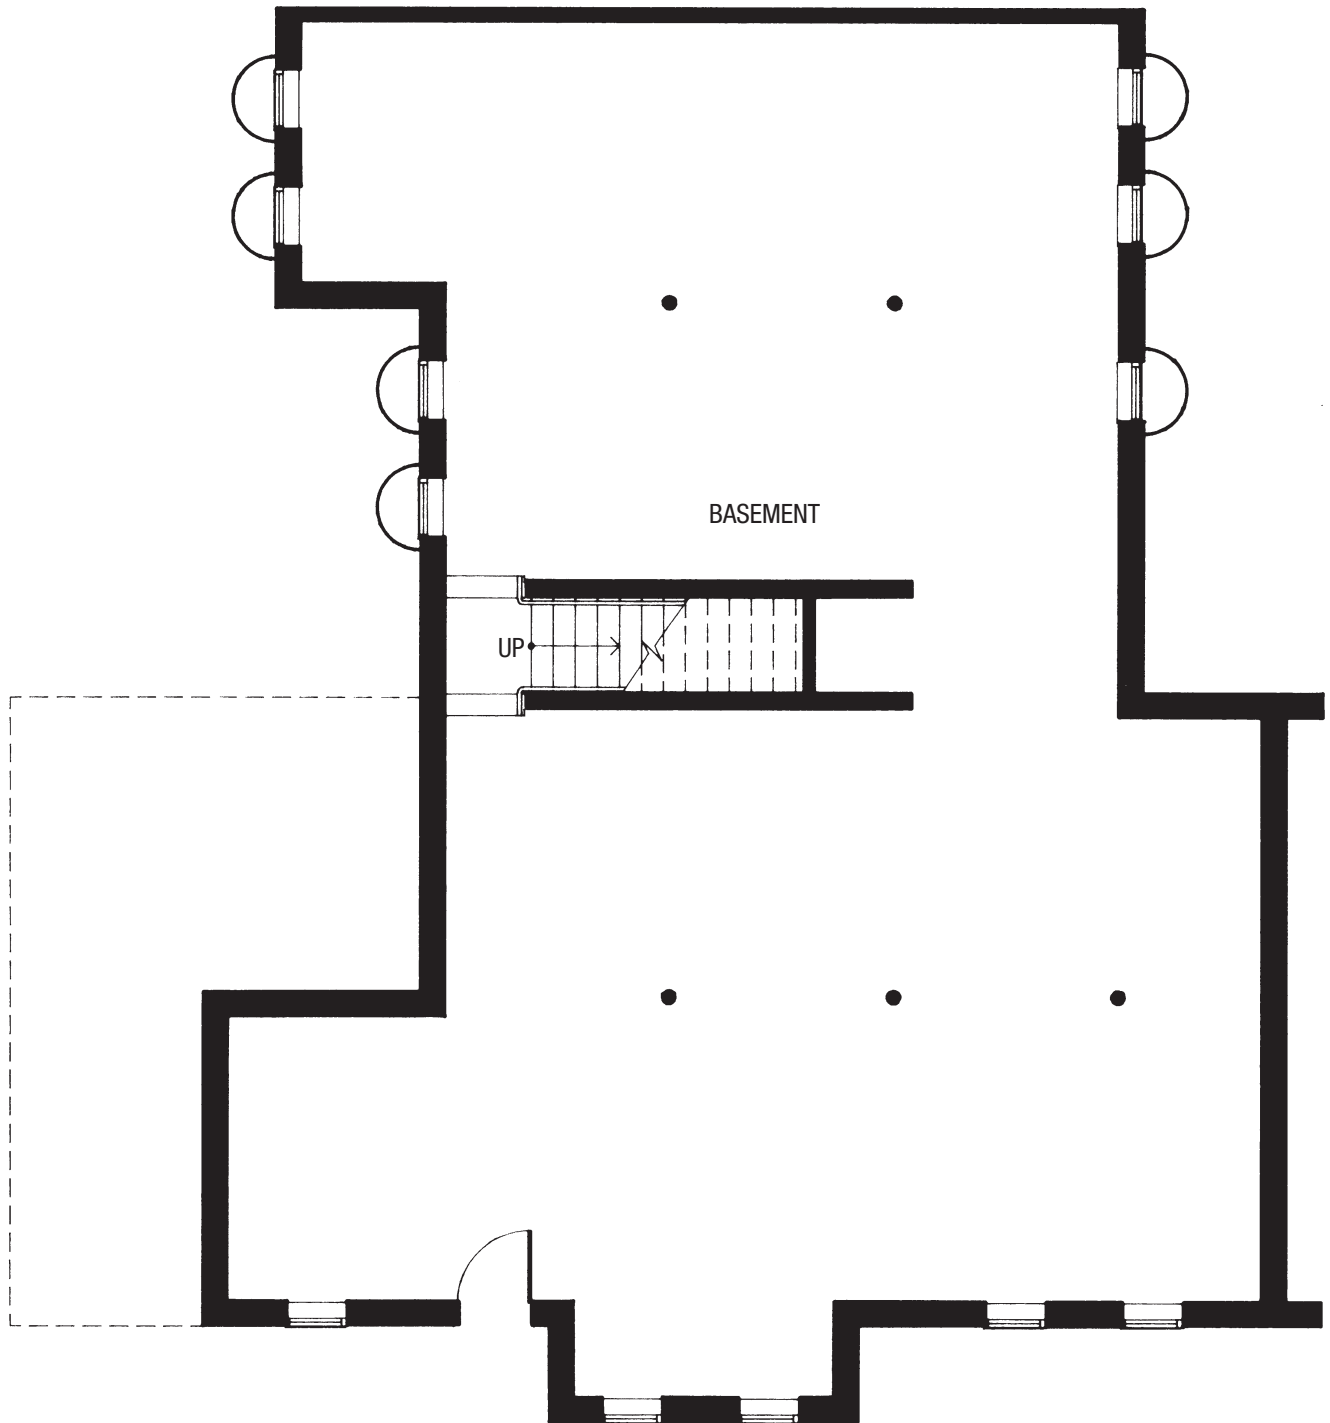

The Hickory

VILLA (4112)
 MAIN LEVEL 1950 SQ. FT.*
 LOWER LEVEL 1950 SQ. FT.*
 (ON BACK OF THIS PAGE)
 LOCATED IN A ONE-STORY BUILDING

SCALE 1/8" = 1'
 *Square footage and dimensions are approximate.
 Square footage excludes porch (where applicable).
 Other Villa design versions also available.

REVISED 5 / 15 / 18

FELLOWSHIP VILLAGE
 Welcome to Inspired Living

A PREMIERE FELLOWSHIP SENIOR LIVING COMMUNITY

The Hickory

VILLA (4112)
LOWER LEVEL 1950 SQ. FT.*

SCALE 1/8" = 1'

*Square footage and dimensions are approximate.
Square footage excludes porch (where applicable).
Other Villa design versions also available.