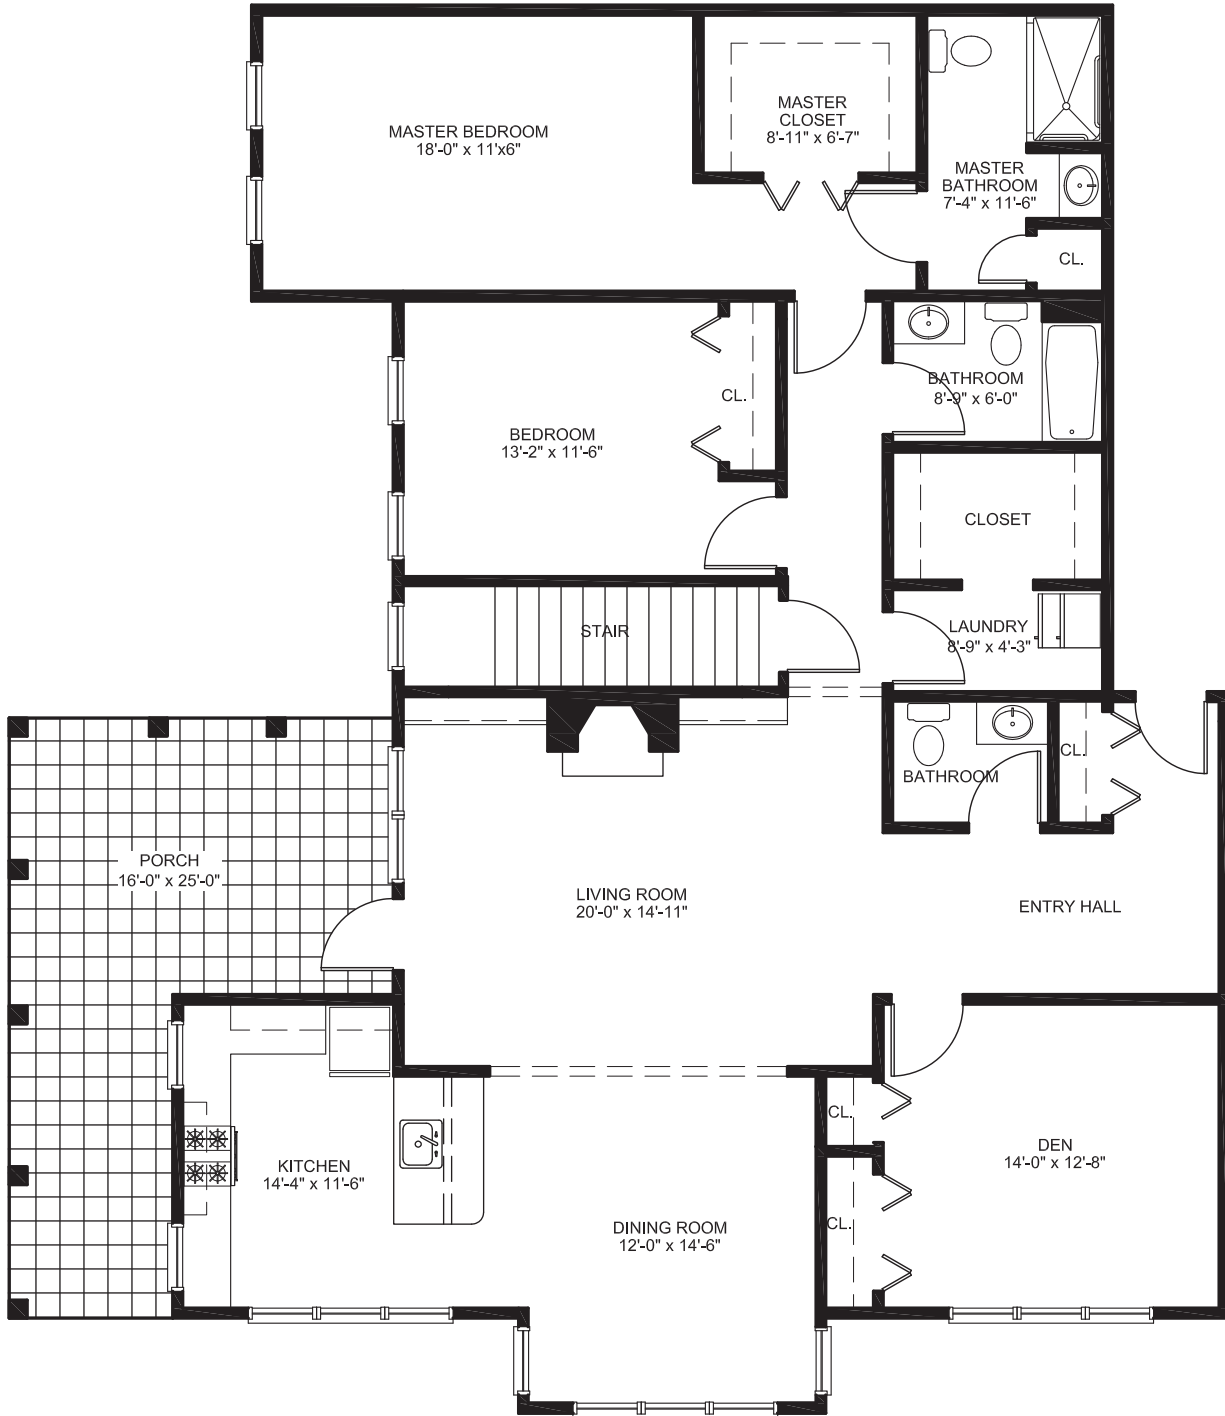

The Hickory

VILLA (4112)
 MAIN LEVEL 1950 SQ. FT.*
 LOWER LEVEL 1950 SQ. FT.*
 (ON BACK OF THIS PAGE)
 LOCATED IN A ONE-STORY BUILDING

SCALE 1/8" = 1'
 *Square footage and dimensions are approximate.
 Square footage excludes porch (where applicable).
 Other Villa design versions also available.

REVISED 5 / 15 / 18

FELLOWSHIP VILLAGE
 Welcome to Inspired Living

A PREMIERE FELLOWSHIP SENIOR LIVING COMMUNITY

The Hickory

VILLA (4112)
LOWER LEVEL 1950 SQ. FT.*

SCALE 1/8" = 1'

*Square footage and dimensions are approximate.
Square footage excludes porch (where applicable).
Other Villa design versions also available.