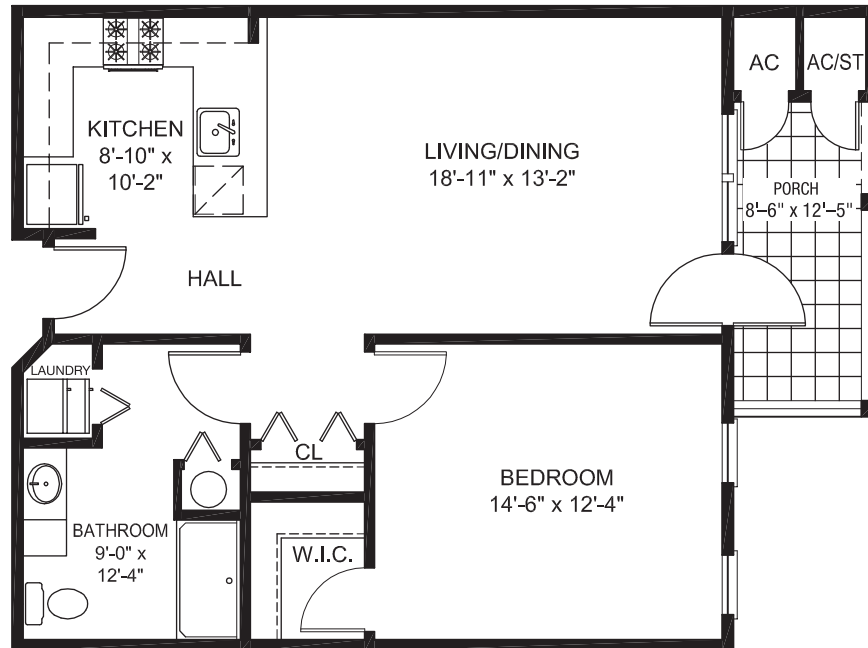

The Holly

ONE BEDROOM
520 SQ. FT.*
LOCATED IN A
TWO-STORY BUILDING

The Birch

ONE BEDROOM
746 SQ. FT.*
LOCATED IN A
TWO-STORY BUILDING

SCALE 1/8" = 1'

*Square footage and dimensions are approximate.
Square footage excludes porch (where applicable).
Other One Bedroom design versions also available.