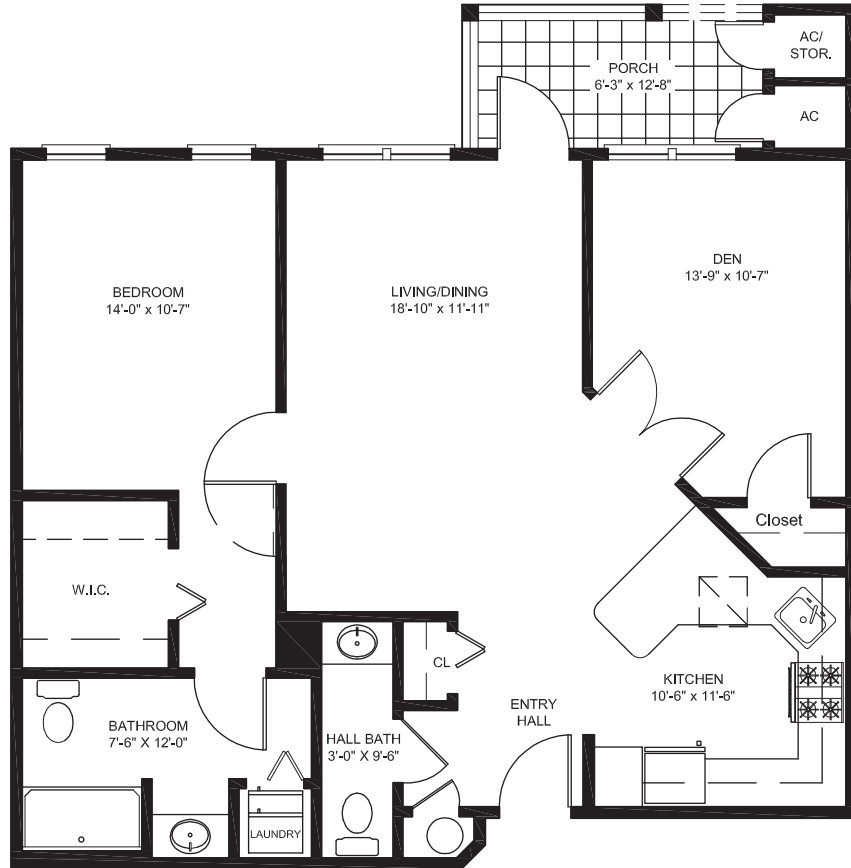

The Linden

ONE BEDROOM/DEN
982 SQ. FT.*
LOCATED IN A
TWO-STORY BUILDING

SCALE 1/8" = 1'

*Square footage and dimensions are approximate.
Square footage excludes porch (where applicable).
Other One Bedroom and Den design versions also available.