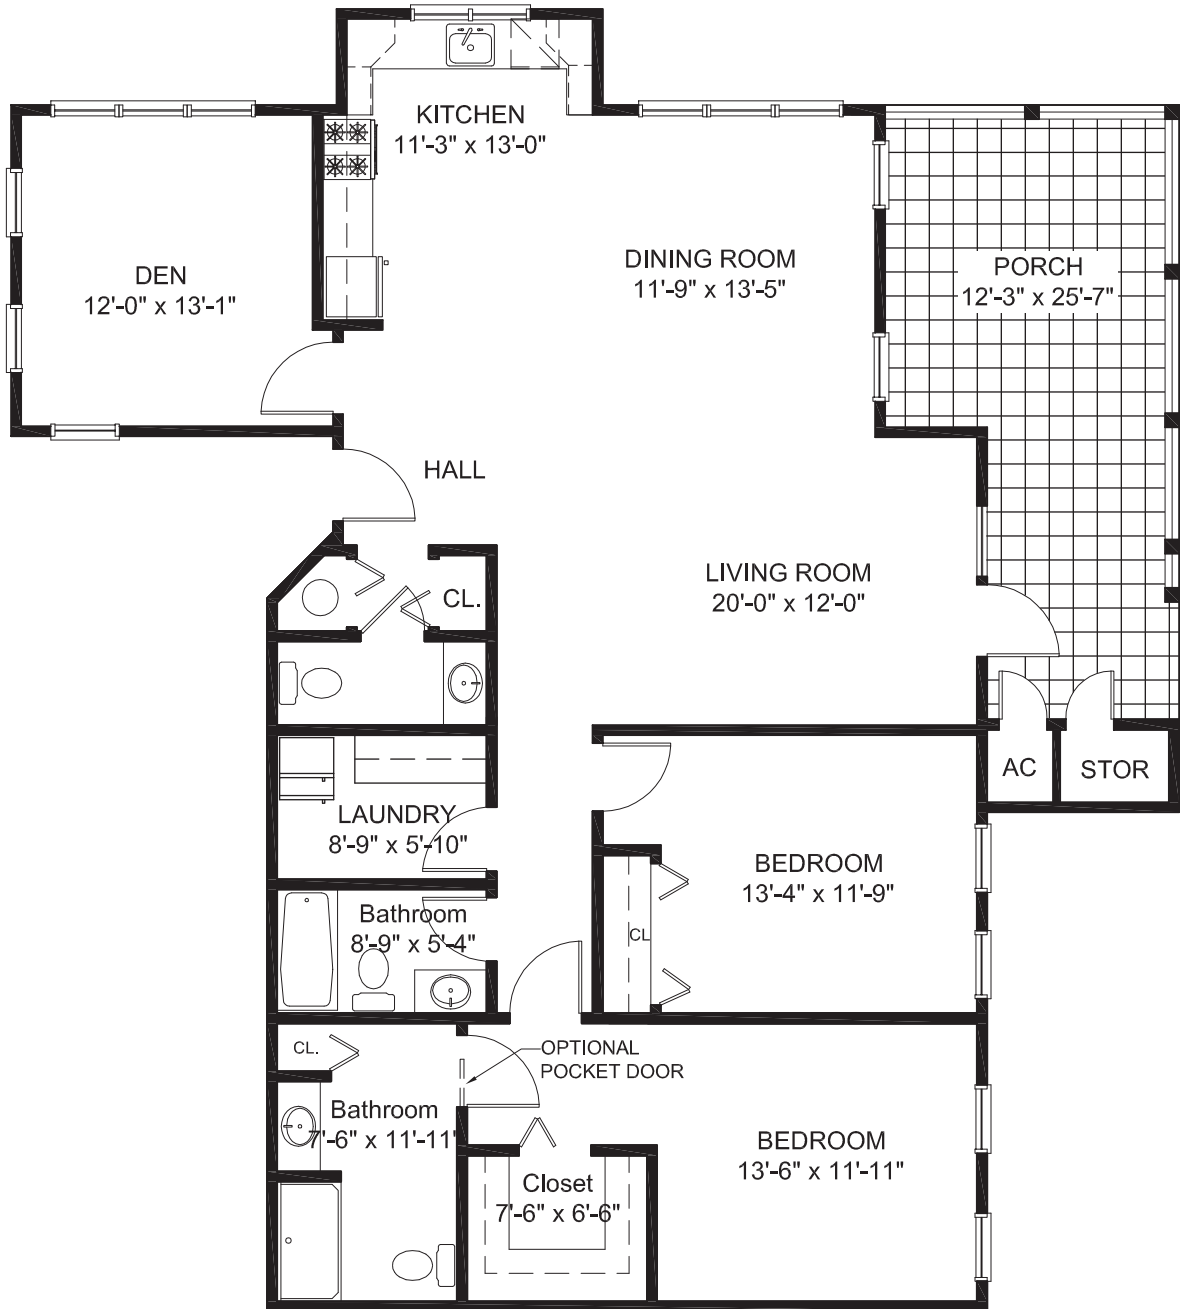

FLOOR PLANS

(Open Concept)

The Oak

TWO BEDROOM/DEN
 1627 SQ. FT.*
 LOCATED IN A
 ONE-STORY BUILDING

SCALE 1/8" = 1'

*Square footage and dimensions are approximate.
 Square footage excludes porch (where applicable).
 Other Two Bedroom and Den design versions also available.