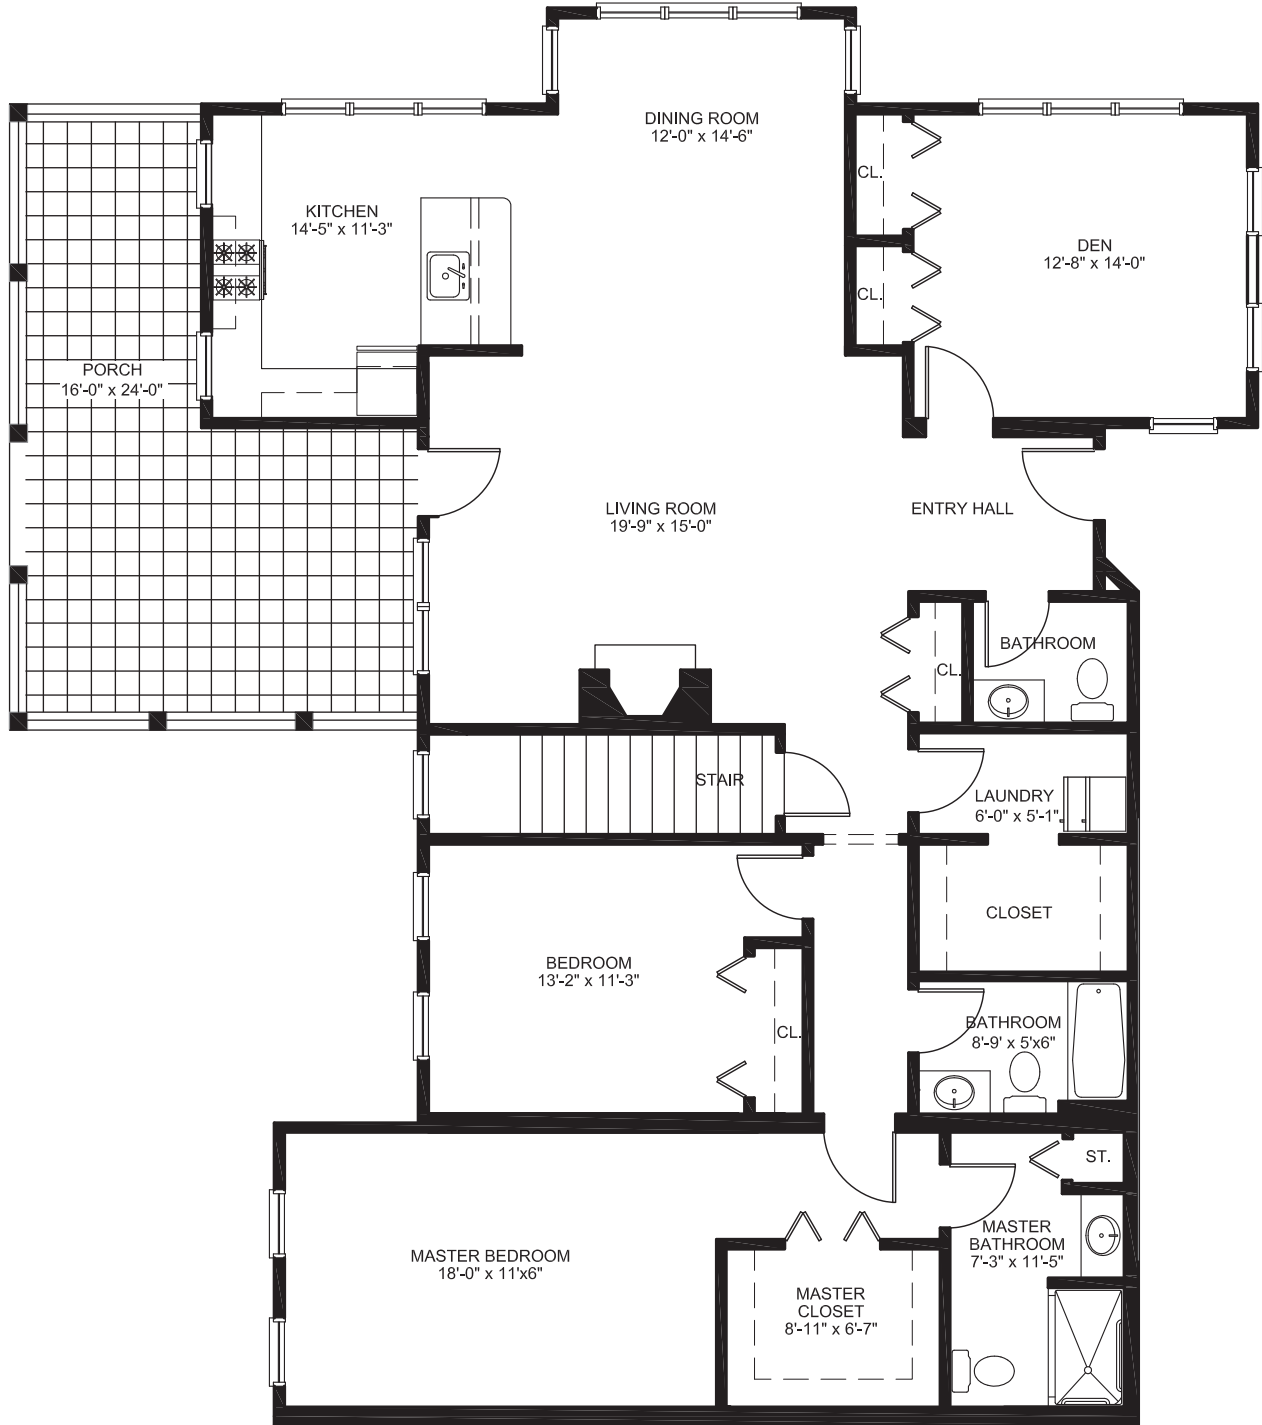

The Walnut / Sycamore

VILLA (4113, 4114, 4115, 4116)
 MAIN LEVEL 1950 SQ. FT.*
 LOWER LEVEL 1950 SQ. FT.*
 (ON BACK OF THIS PAGE)
 LOCATED IN A ONE-STORY BUILDING

SCALE 1/8" = 1'

*Square footage and dimensions are approximate.
 Square footage excludes porch and garage (where applicable).
 Other Villa design versions also available.

REVISED 5 / 15 / 18

FELLOWSHIP VILLAGE
 Welcome to Inspired Living

A PREMIERE FELLOWSHIP SENIOR LIVING COMMUNITY

The Walnut / Sycamore

VILLA (4113, 4114, 4115, 4116)
LOWER LEVEL 1950 SQ. FT.*

SCALE 1/8" = 1'

*Square footage and dimensions are approximate.
Square footage excludes porch and garage (where applicable).
Other Villa design versions also available.

REVISED 5 / 15 / 18

**FELLOWSHIP
VILLAGE**

Welcome to Inspired Living