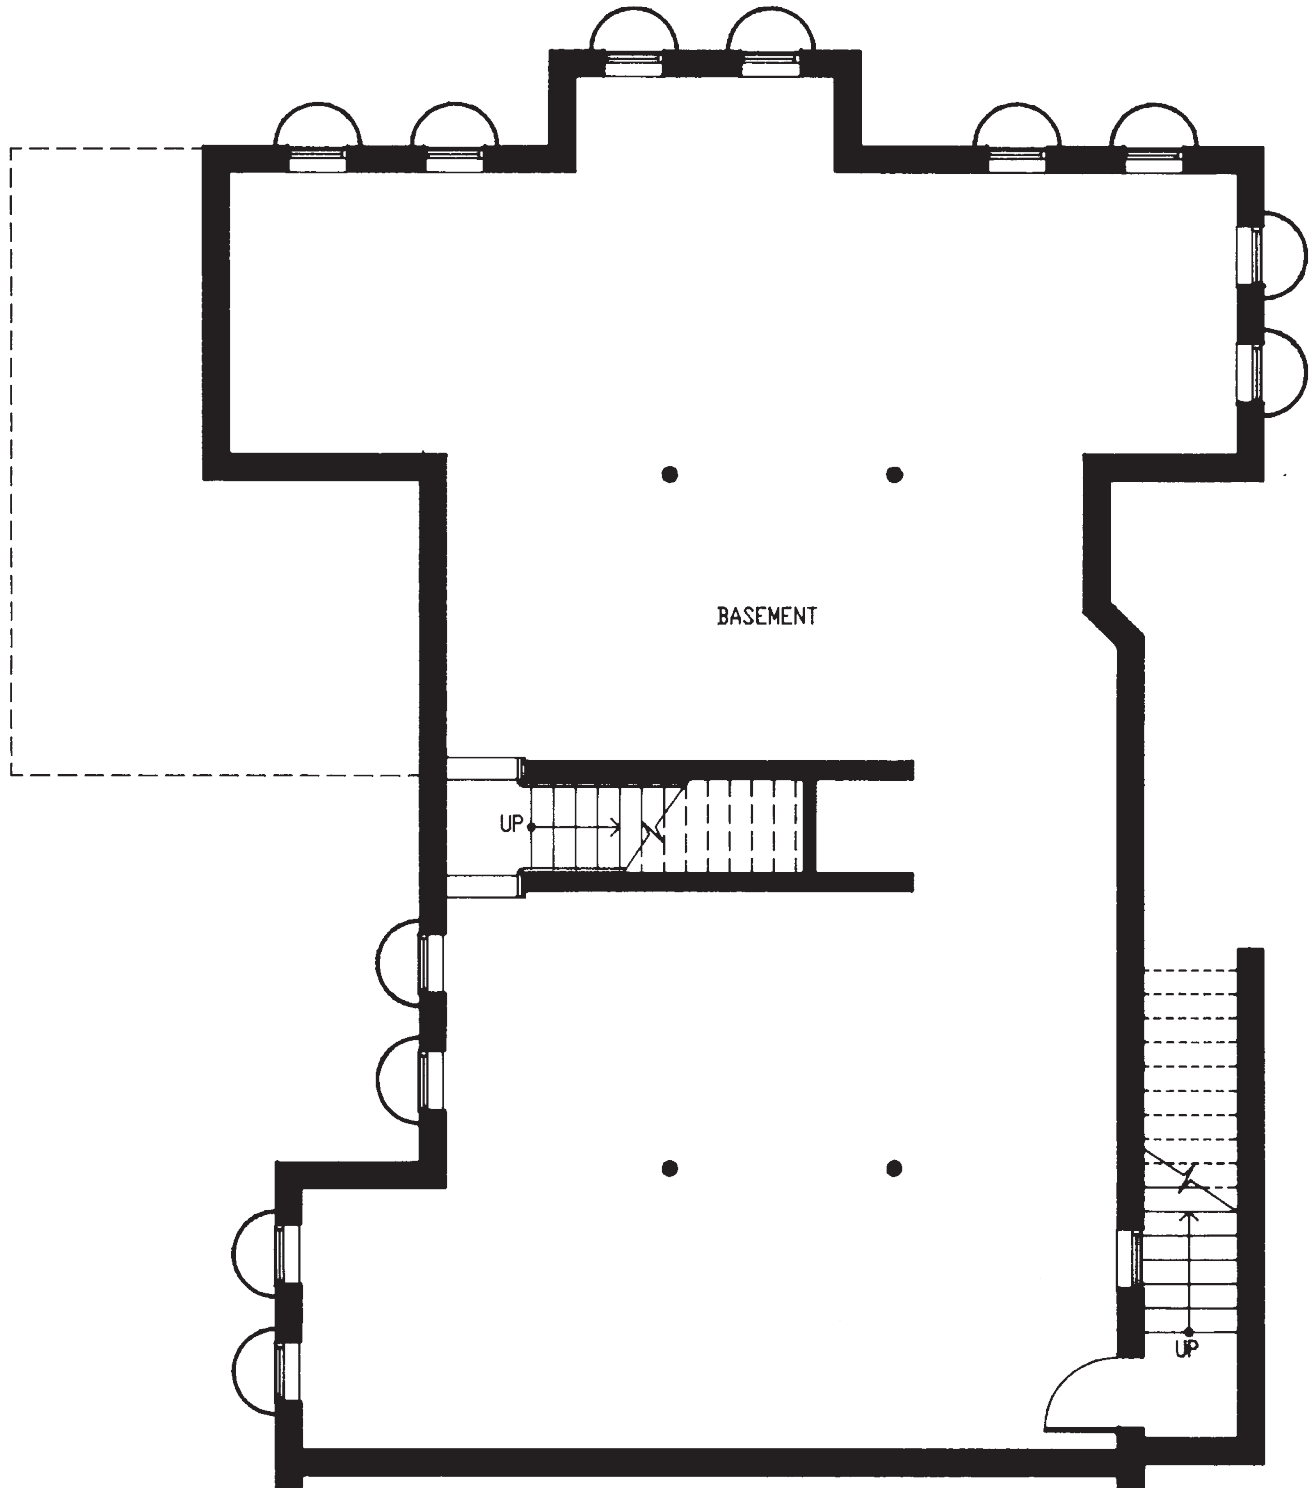

The Walnut / Sycamore

VILLA (4113, 4114, 4115, 4116)
 MAIN LEVEL 1950 SQ. FT.*
 LOWER LEVEL 1950 SQ. FT.*
 (ON BACK OF THIS PAGE)
 LOCATED IN A ONE-STORY BUILDING

SCALE 1/8" = 1'

*Square footage and dimensions are approximate.
 Square footage excludes porch and garage (where applicable).
 Other Villa design versions also available.

REVISED 5 / 15 / 18

FELLOWSHIP VILLAGE
 Welcome to Inspired Living

A PREMIERE FELLOWSHIP SENIOR LIVING COMMUNITY

The Walnut / Sycamore

VILLA (4113, 4114, 4115, 4116)
LOWER LEVEL 1950 SQ. FT.*

SCALE 1/8" = 1'

*Square footage and dimensions are approximate.
Square footage excludes porch and garage (where applicable).
Other Villa design versions also available.

REVISED 5 / 15 / 18

**FELLOWSHIP
VILLAGE**

Welcome to Inspired Living