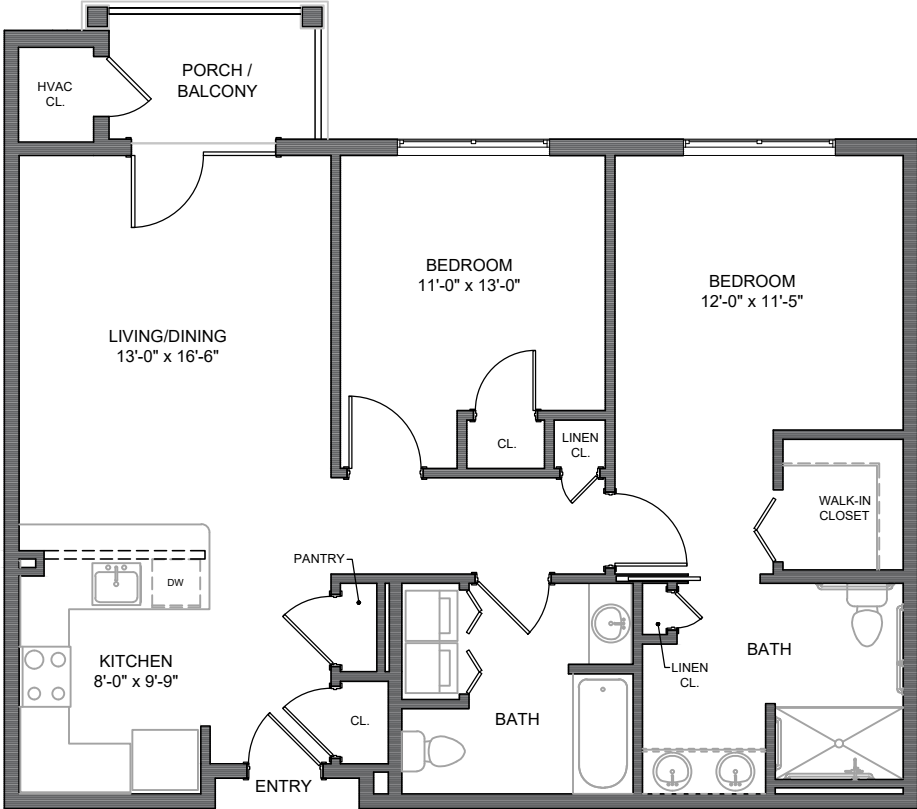

# ALCOTT I - 1060 SQ. FEET

## TWO BEDROOM

SCALE: 1/8" = 1'

APTS 2116, 2119, 2216, 2219, 2308, 2309, 3102, 3103, 3202, 3203