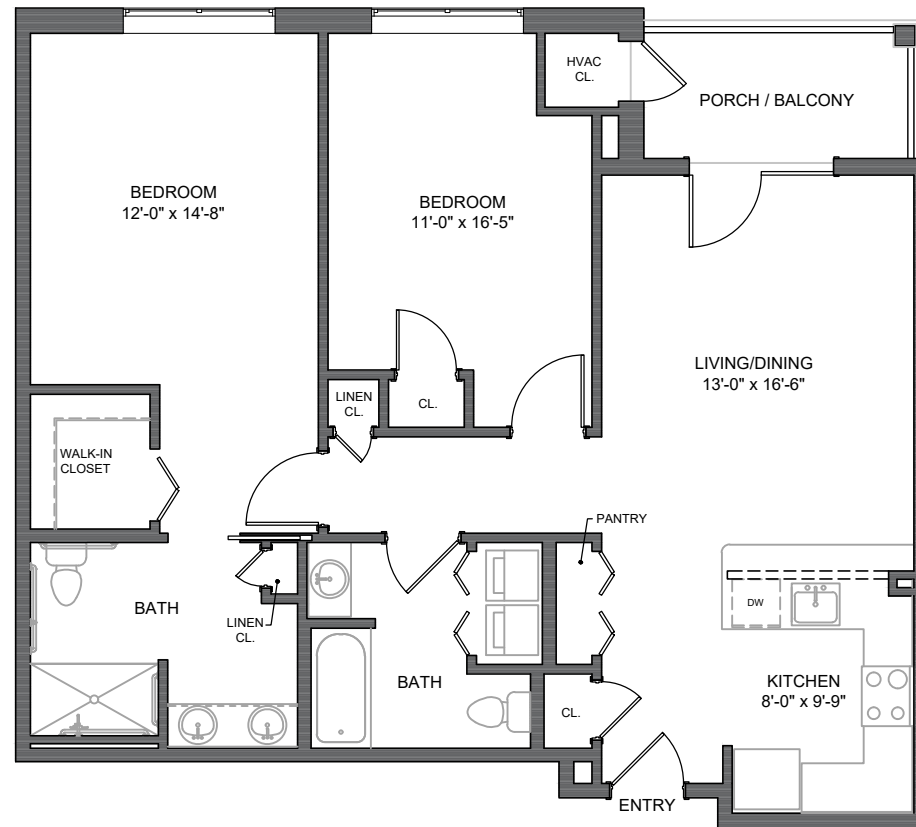

ALCOTT II - 1140 SQ. FEET

TWO BEDROOM

SCALE: 1/8" = 1'

APTS 1102, 1109, 1110, 1202, 1209, 1210, 1302, 1309, 1310, 2101, 2117, 2122, 2201, 2217, 2222, 2307, 2313, 3101, 3106, 3201, 3206