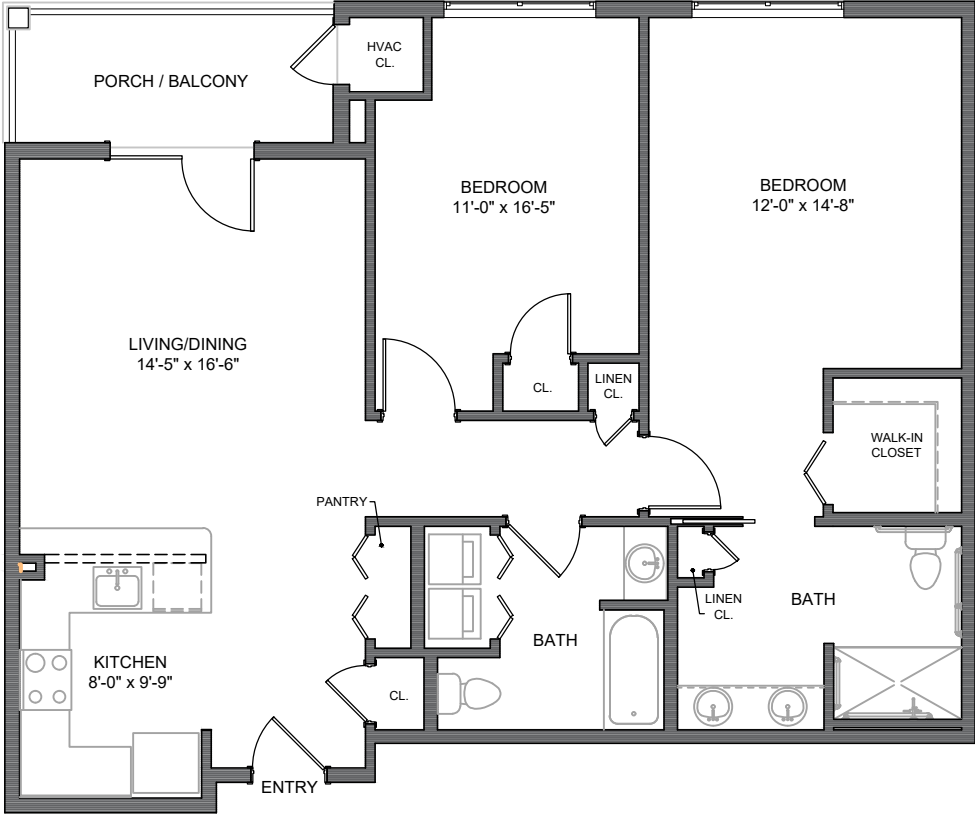

ALCOTT III - 1180 SQ. FEET

TWO BEDROOM

SCALE: 1/8" = 1'

APTS 1312