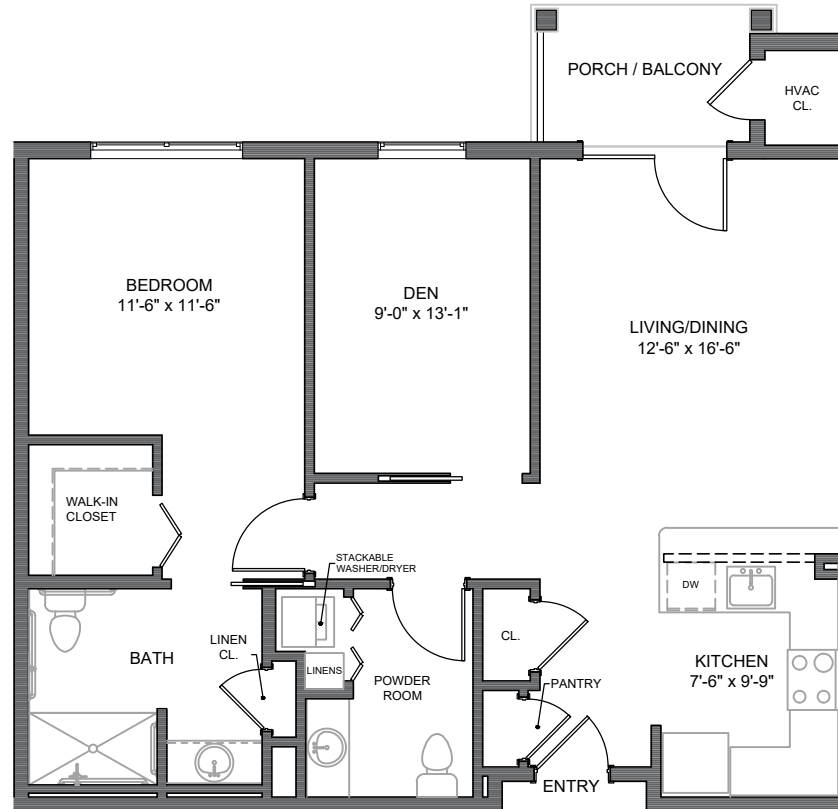

# BRADBURY I - 978 SQ. FEET

ONE BEDROOM + DEN

SCALE: 1/8" = 1'

APTS 1105, 1107, 1205, 1207, 1305, 1307, 2118, 2218, 2310