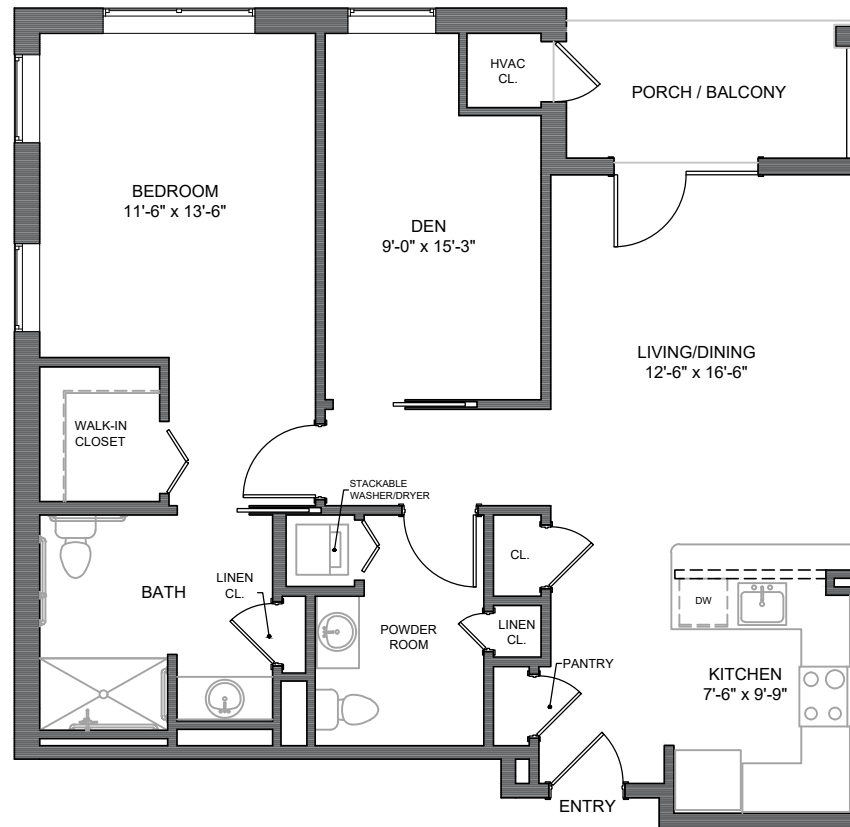

# BRADBURY II - 1050 SQ. FEET

ONE BEDROOM + DEN

SCALE: 1/8" = 1'

APTS 1104, 1112, 1207, 1213, 1304, 1313, 2108, 2109, 2208, 2209, 3209