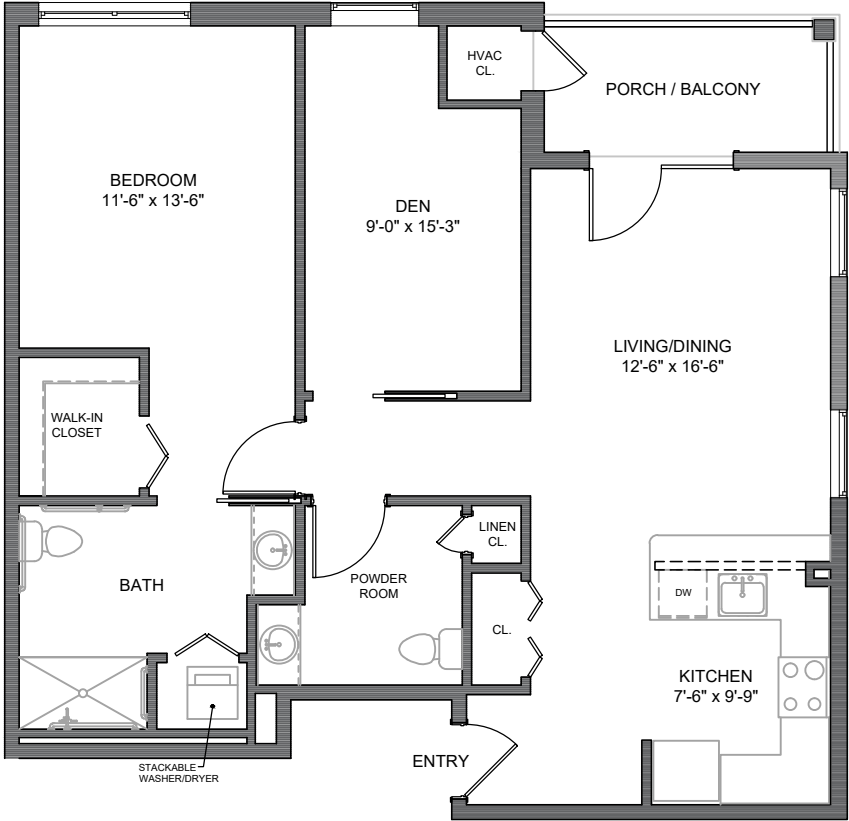

BRADBURY III - 1050 SQ. FEET

ONE BEDROOM + DEN

SCALE: 1/8" = 1'

APTS 3107, 3207