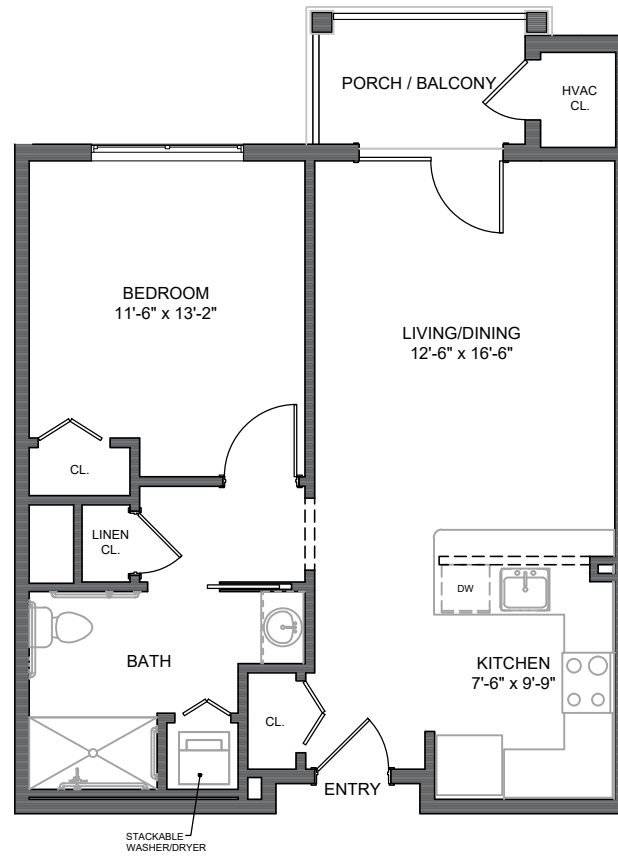

CAPOTE I - 730 SQ. FEET

ONE BEDROOM

SCALE: 1/8" = 1'

APTS 1106, 1108, 1111, 1206, 1208, 1211, 1306, 1308, 1311, 2103, 2105, 2106, 2110, 2111, 2112, 2113, 2114, 2121, 2203, 2205, 2206, 2210, 2211, 2212, 2213, 2214, 2221, 2301, 2302, 2303, 2304, 2305, 2311, 3108, 3208