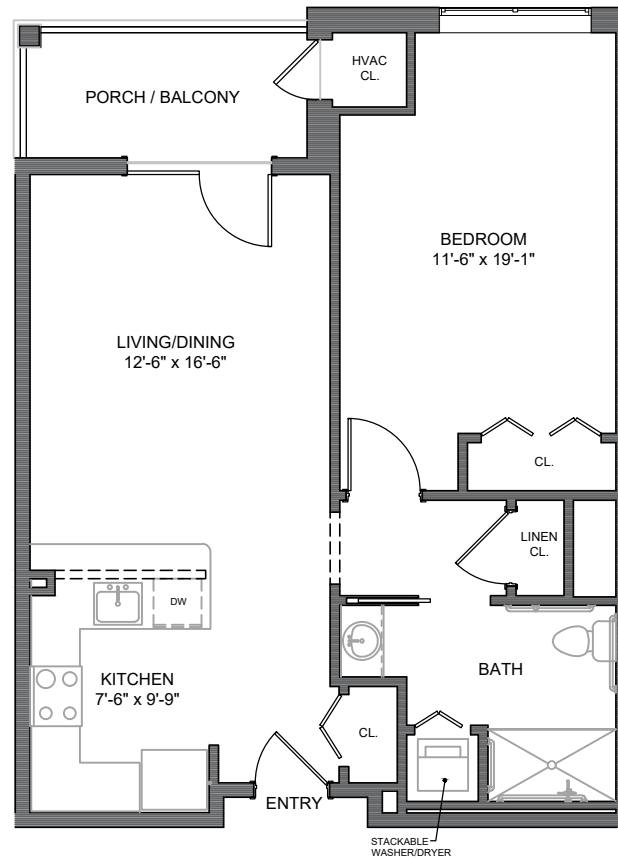

# CAPOTE II - 810 SQ. FEET

## ONE BEDROOM

SCALE: 1/8" = 1'

APTS 1103, 1203, 1303, 2102, 2104, 2107, 2115, 2120, 2202, 2204, 2207, 2215, 2220, 2306, 2312, 3109