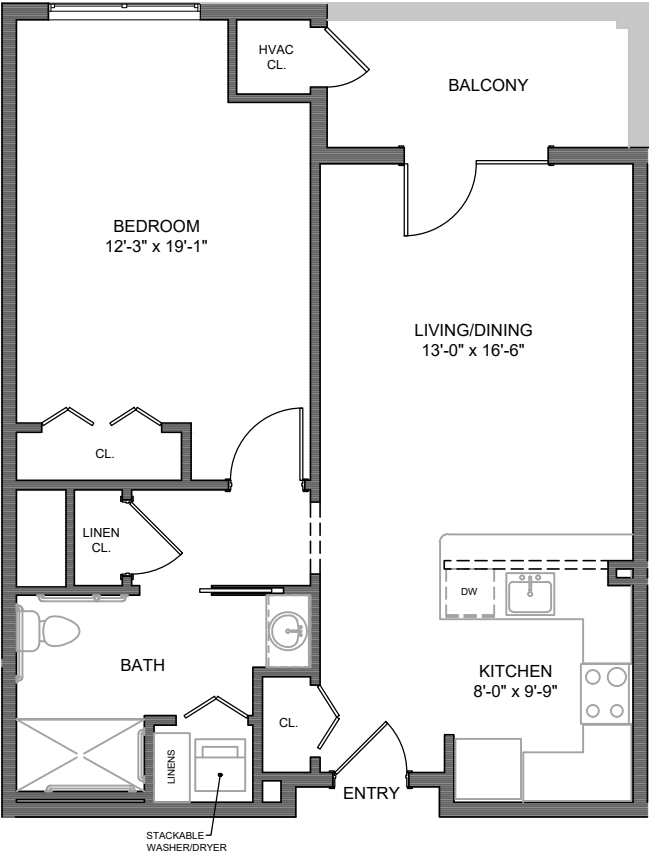

CAPOTE III - 840 SQ. FEET

ONE BEDROOM

SCALE: 1/8" = 1'

APTS 1212, 1214