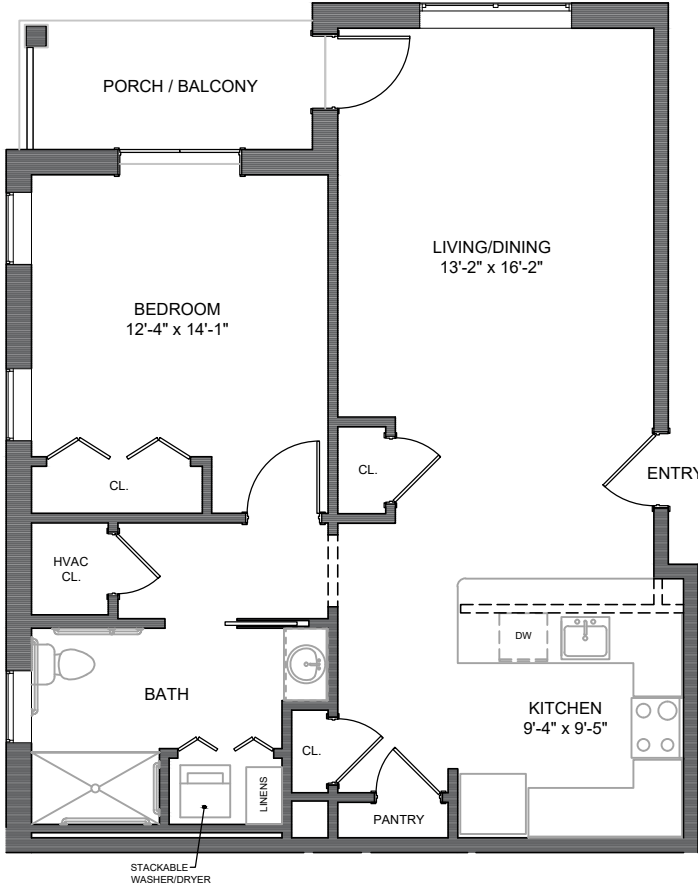

CAPOTE IV - 900 SQ. FEET

ONE BEDROOM

SCALE: 1/8" = 1'

APTS 1101, 1201, 1301