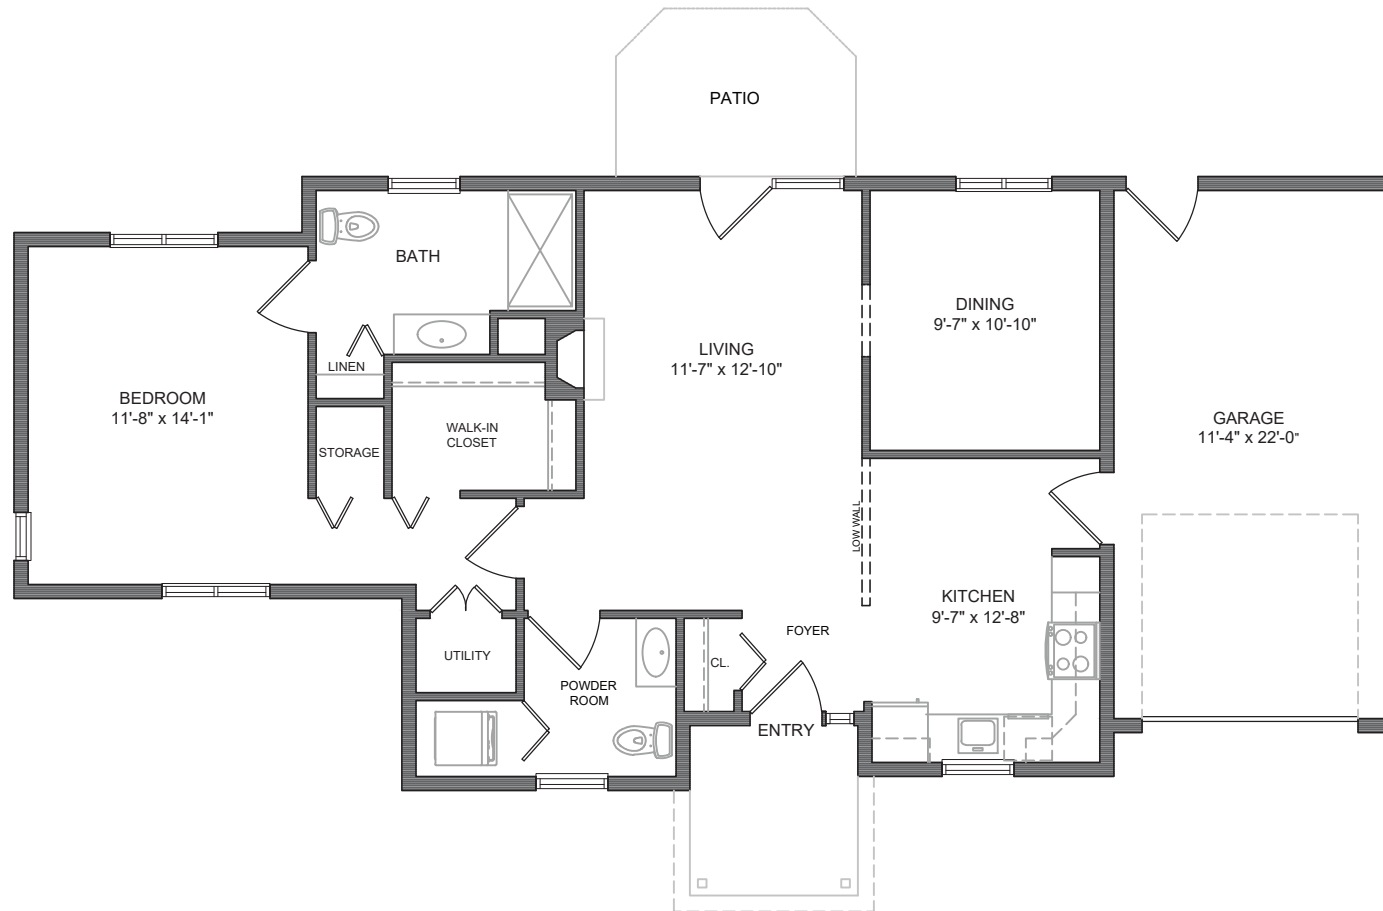

FITZGERALD - 1,000 SQ. FEET

ONE BEDROOM

SCALE: 1/8" = 1'

COTTAGES 900, 902, 917, 919, 931, 933, 935, 937, 941, 943, 945, 947, 957, 959