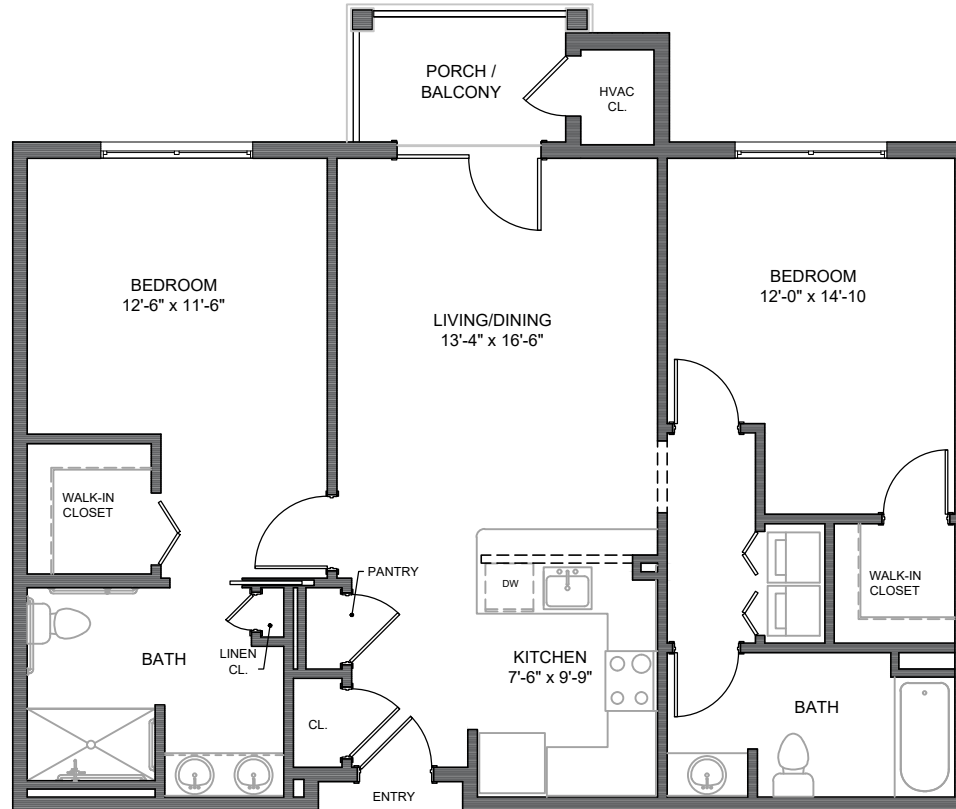

MELVILLE - 1010 SQ. FEET

TWO BEDROOM

SCALE: 1/8" = 1'

APTS 3104, 3105, 3204, 3205