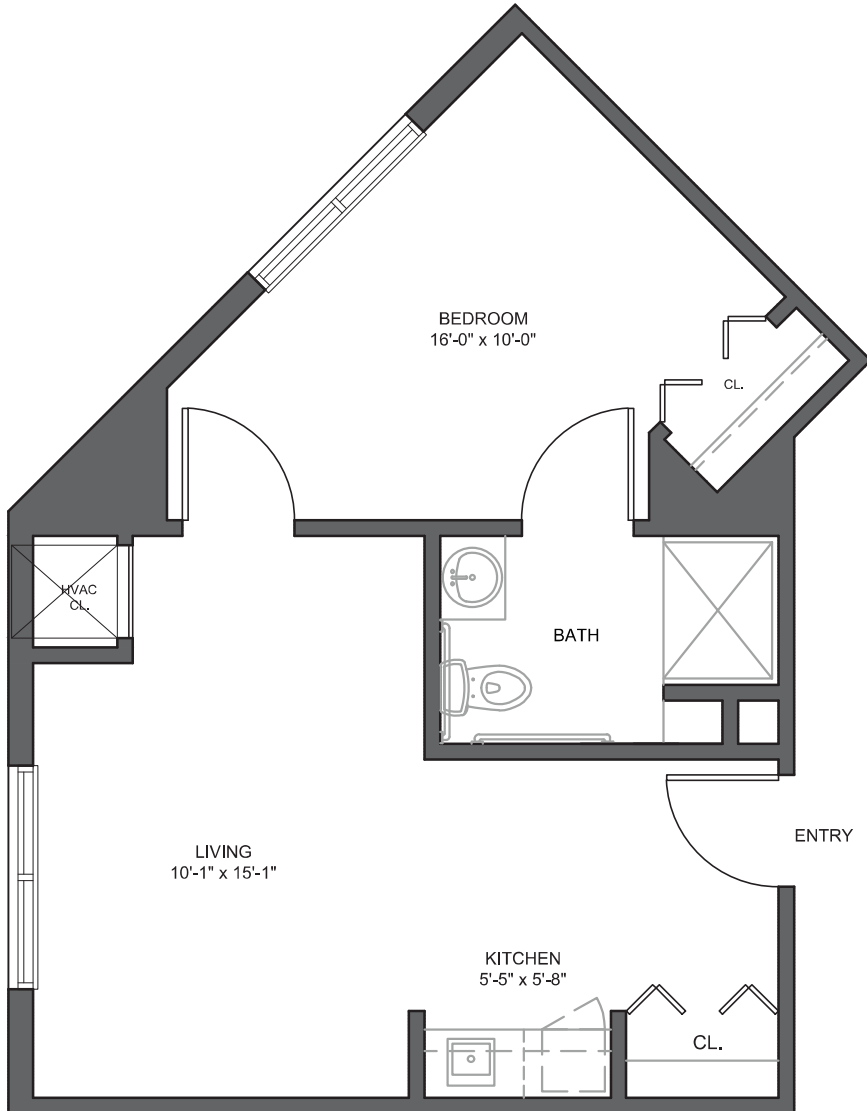

# ONE BEDROOM SUITE TYPE "C"

## ONE BEDROOM

SCALE: 3/16" = 1'

SUITE 639