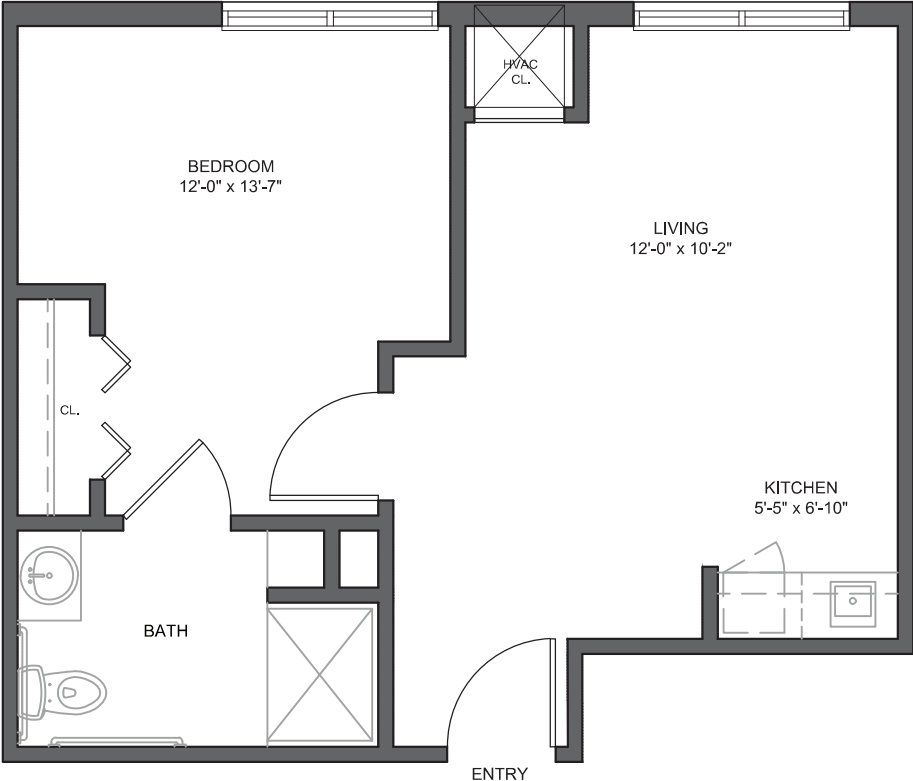

# ONE BEDROOM SUITE TYPE "D"

## ONE BEDROOM

SCALE: 3/16" = 1'

SUITE 640