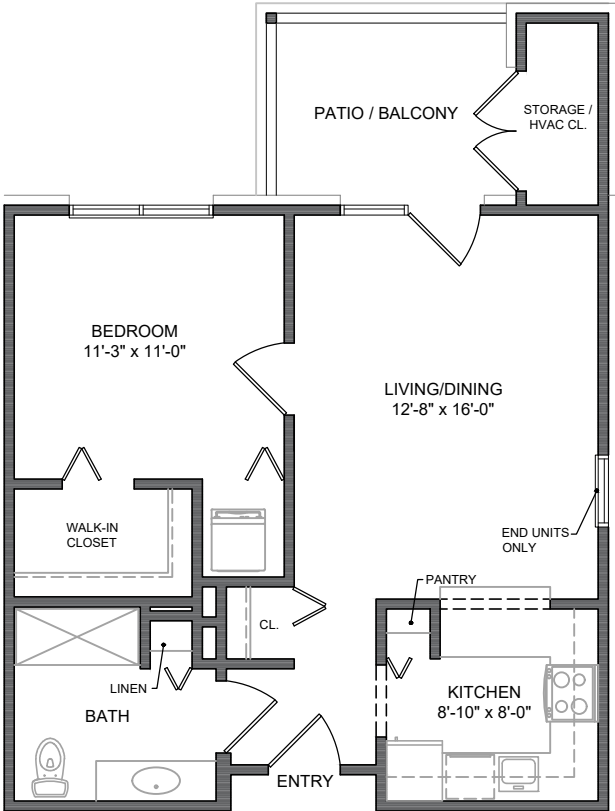

# SALINGER II - 690 SQ. FEET

## ONE BEDROOM

SCALE: 1/8" = 1'

APTS 802, 803, 806, 807, 808, 809, 822, 823, 826, 827, 828, 829