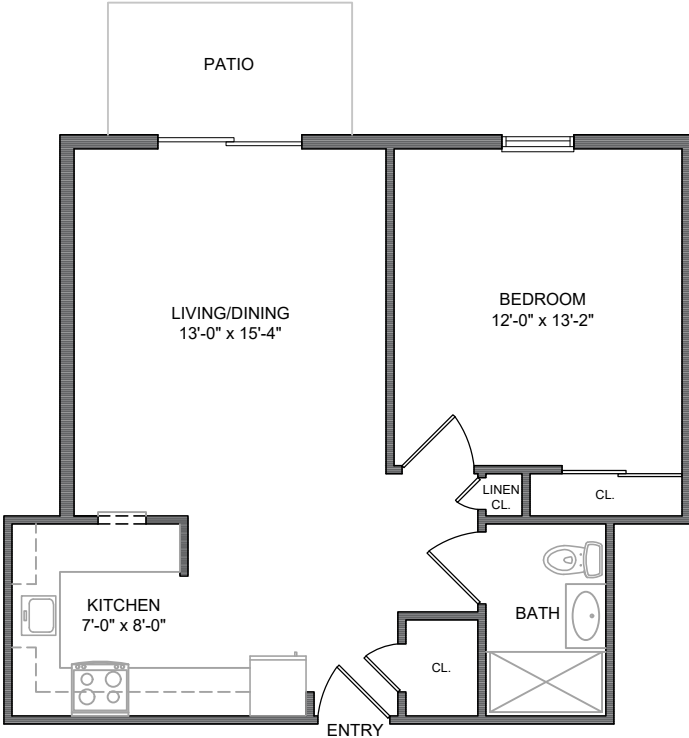

STEINBECK - 544 SQ. FEET

ONE BEDROOM

SCALE: 1/8" = 1'

APTS 348, 354, 360, 366, 372, 378, 384, 390