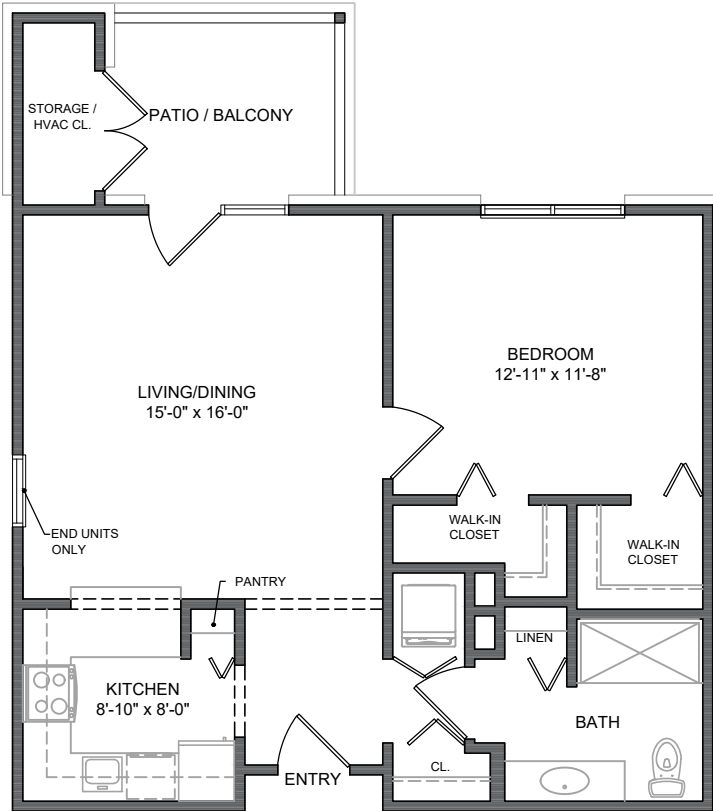

TWAIN - 785 SQ. FEET

ONE BEDROOM

SCALE: 1/8" = 1'

APTS 800, 801, 805, 820, 821, 825