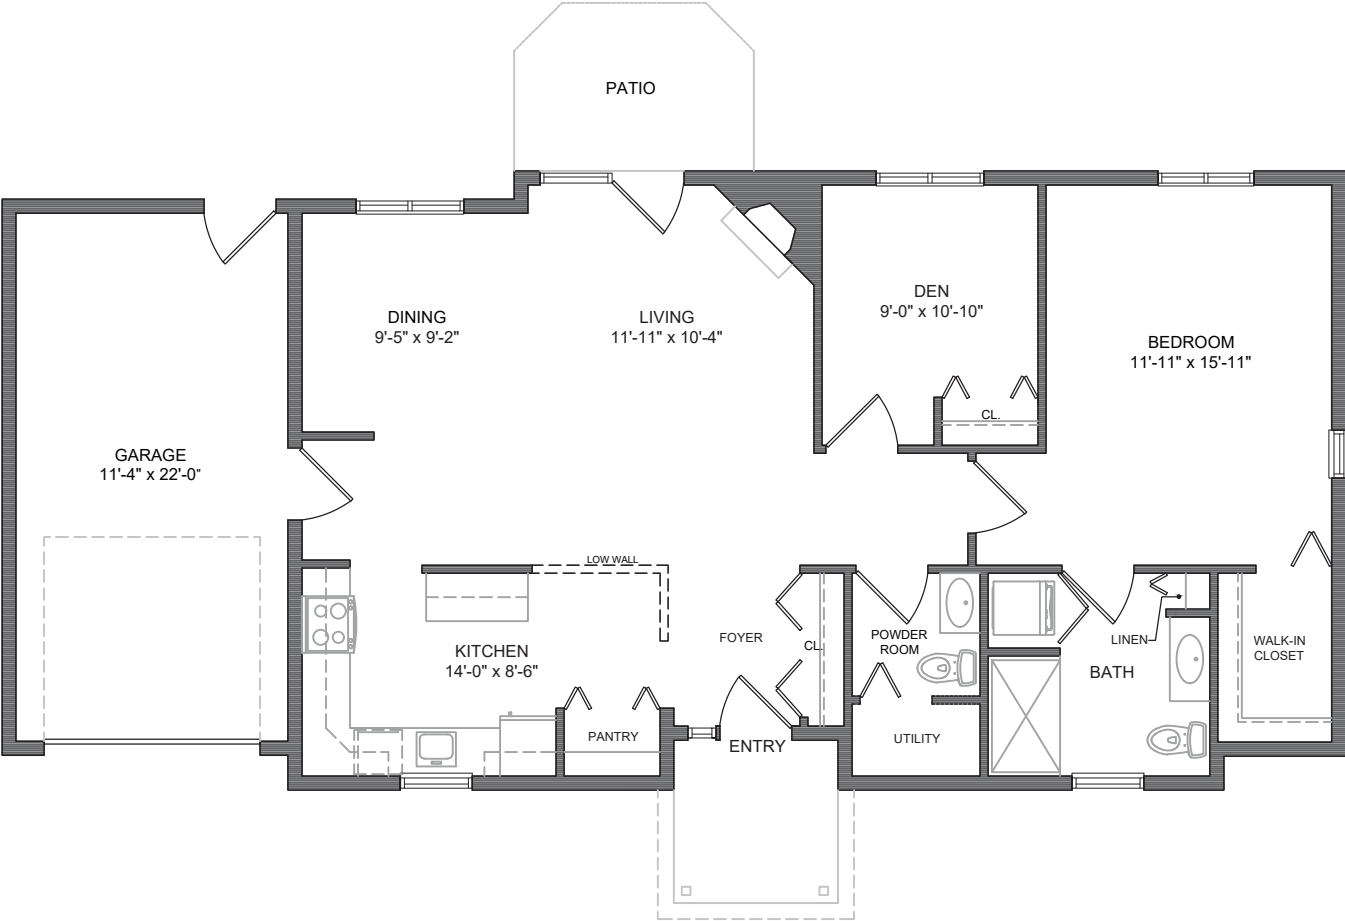

WHITMAN - 1,140 SQ. FEET

ONE BEDROOM + DEN

SCALE: 1/8" = 1'

COTTAGES 901, 905, 906, 910, 911, 918, 930, 938, 940, 942, 948, 955, 963